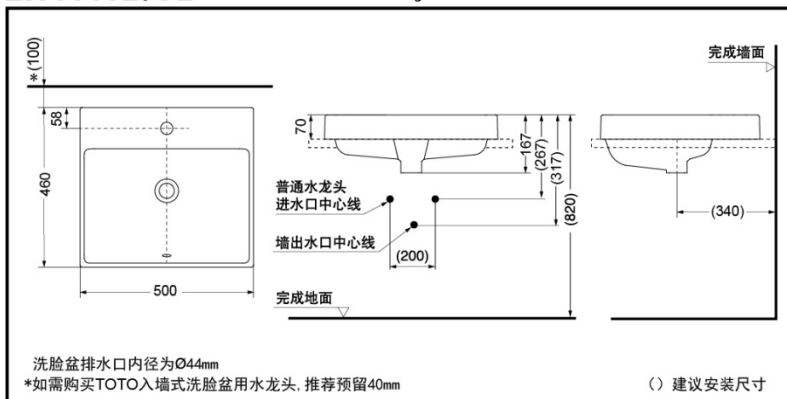

LW1615B (for 8 in. lavatory faucet)
LW1615CB (for single-hole lavatory faucet)

Cefiontect

FEATURES

- Simple and elegant square geometry appearance creates a simple, stylish bathroom space.
- Thinner exquisite edge creates a bigger volume.
- Thin appearance with deep-buried design creates a no-splashing basin.
- Cefiontect applied.
- Debris, mold and bacteria being prevented from sticking to ceramic surfaces leads to fewer chemicals and water in cleaning .

LW1615B/CB Console Lavatory

*TOTO(CHINA) CO.,LTD. All rights reserved.

SPECIFICS

Size: 500*460*70mm
Volume: 5L

OTHERS

Recommend Fittings:

Classical faucet:
DL367/DL224/DL224A

Contemporary faucet:
DL368/DL369/DL226
DL370/DL225