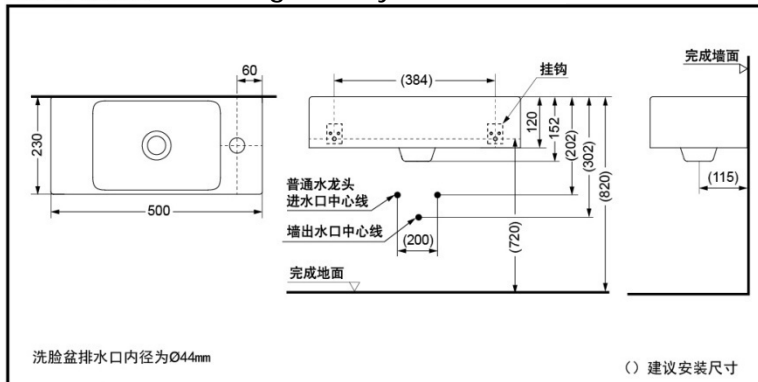

LW1235B

Cefiontect

FEATURES

- Small wash basin in depth.
- Unique asymmetrical design, compact and simple.
- Elegant wall-hung design.
- Cefiontect technology applied, super smooth surface beyond the nanoscale leaves no space for dirt to stay.

LW1235B : Wall Hung Lavatory for Hands

*TOTO(CHINA) CO.,LTD. All rights reserved.

SPECIFICS

Size: 500*230*152mm

OTHERS

with Drainage Fittings

Recommend fittings:

RAMO faucet: DL320V9