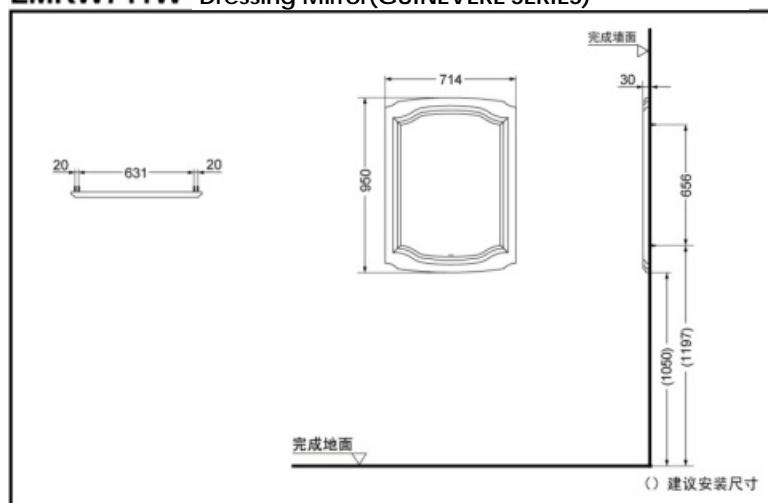

LMKW711W

FEATURES

- Classic design with white PU painting.
- Paired with GUINEVERE series.

LMKW711W Dressing Mirror(GUINEVERE SERIES)

*TOTO(CHINA) CO.,LTD. All rights reserved.

SPECIFICS

Size: 950*714*30mm

OTHERS

Series: GUINEVERE series

Recommend fittings :

Lavatory Dresser:

LBUW1201W/LBUW2001W