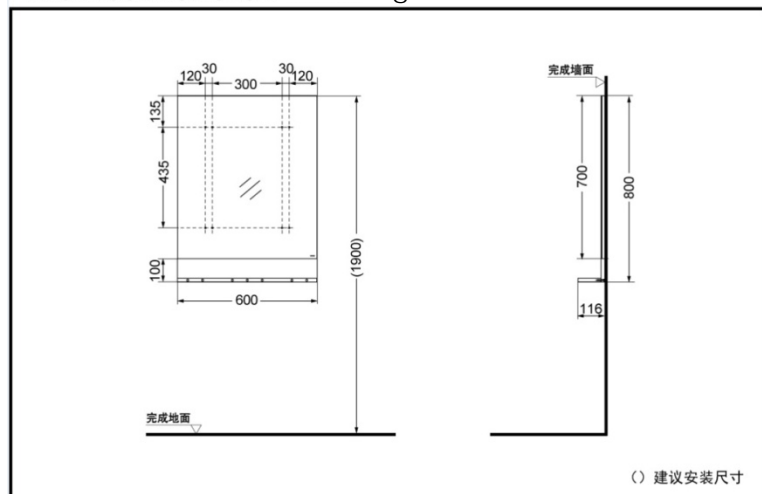

- LMCW601M(wood color)
- LMCW601W(white)
- LMCW601K(grey)
- LMCW601B(dark wood color)

FEATURES

- Simple and compact design for room limited residence.
- Suite available with gorgeous color.
- Open shelf.

LMCW601M/W/K/B Dressing Mirror

*TOTO(CHINA) CO.,LTD. All rights reserved.

SPECIFICS

Size: 600*116*800 mm