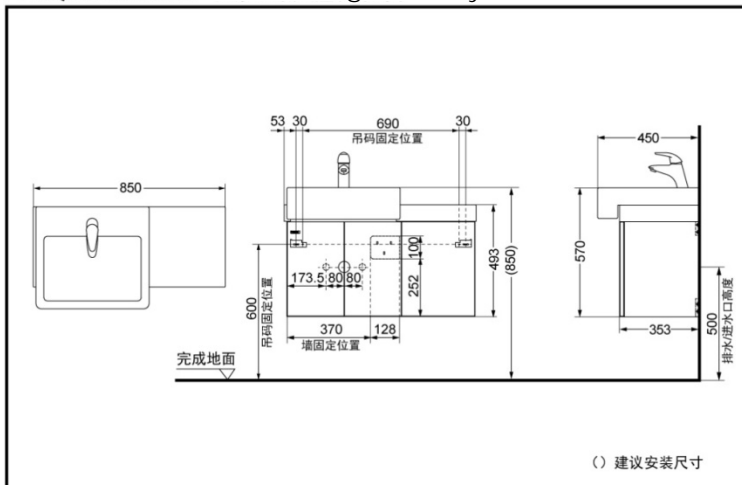

LDQW851M  
(wood color)  
LDQW851B  
(dark wood color)  
(left-side lavatory)

LDQW852M  
(wood color)  
LDQW852B  
(dark wood color)  
(right-side lavatory)

### FEATURES

- A simple and clean lavatory dresser, which combine both lavatory and cabinet, saves a lot of sanitary room and could store all kinds of sanitary stuff.
- Integrated design with a harmony style.
- Several cabinets combination according to decorating environment.
- Adjustable positions of separate lavatory and cabinet
- Room-saving and easy-to-clean wall-hung design.

### LDQW851M/B Wall-Hung Lavatory Dresser

### SPECIFICS

Size: 850\*450\*570 mm