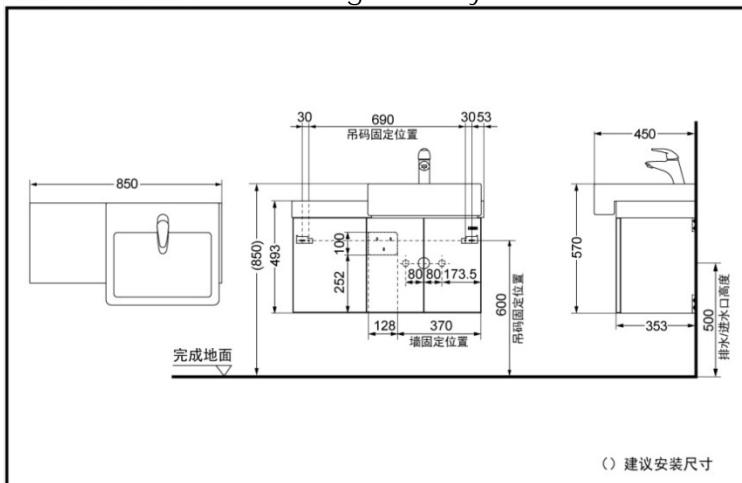

LDQW852M/B Wall-Hung Lavatory Dresser

OTHERS

Recommend fittings:

Dressing mirror:
LMCW601 series
Faucet: DL345A