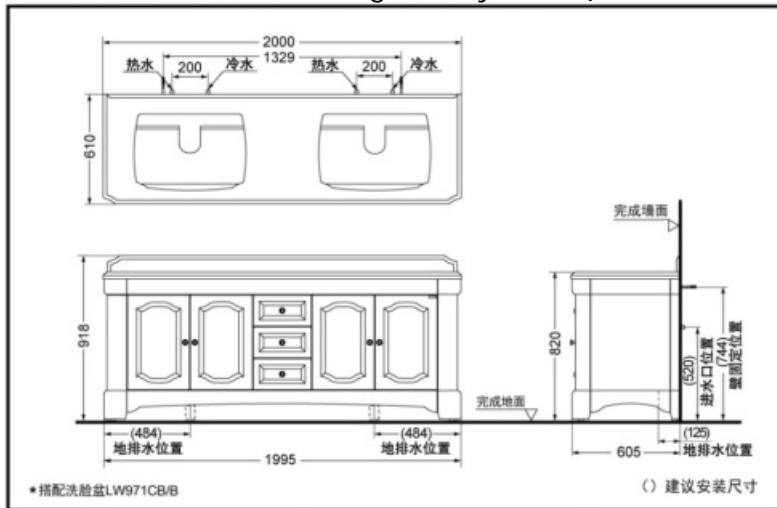

LBUW2001W

LBUW2001W
(lavatory, faucet not included)

FEATURES

- Classic design with white PU painting.
- Quartz counter, abrasion resistant, great quality.
- Rubber solid wood main material, moist resistant.
- Soft-close hinges.

SPECIFICS

Size: 2000*610*918mm

LBUW2001W Floor-Standing Lavatory Dresser(GUINEVERE series)

*TOTO(CHINA) CO.,LTD. All rights reserved.

OTHERS

Series: GUINEVERE series

Recommend fittings :

Lavatory: LW971CB/LW971B