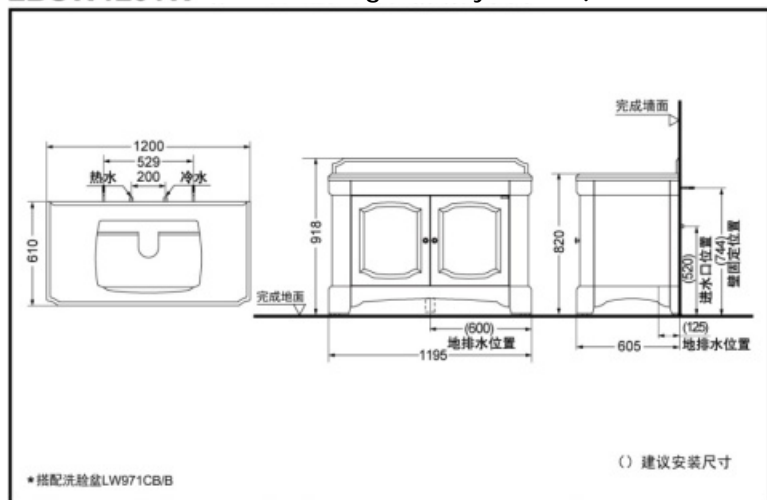

LBUW1201W

LBUW1201W
(lavatory, faucet not included)

FEATURES

- Classic design with white PU painting.
- Quartz counter, abrasion resistant, great quality.
- Rubber solid wood main material, moist resistant.
- Soft-close hinges.

LBUW1201W Floor-Standing Lavatory Dresser(GUINEVERE series)

*TOTO(CHINA) CO.,LTD. All rights reserved.

SPECIFICS

Size: 1200*610*918mm

OTHERS

Series: GUINEVERE series

Recommend fittings :

Lavatory: LW971CB/LW971B