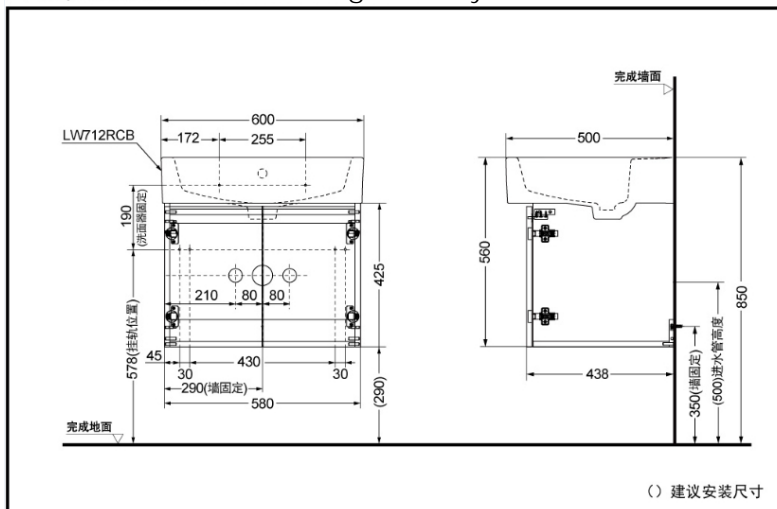

LBQW601M(wood color)
LBQW601B(dark wood color)

FEATURES

- Simple and compact design for room limited residence.
- Suite available with gorgeous color.
- Convenient no-handle tip-on doors.
- Room-saving and easy-to-clean wall-hung design.
- Open shelf.

LBQW601M/B Wall-Hung Lavatory Dresser

*TOTO(CHINA) CO.,LTD. All rights reserved.

SPECIFICS

Size: 600*500*560mm

OTHERS

Recommend fittings:

Dressing mirror:
LMCW601 series
Faucet: DL345A