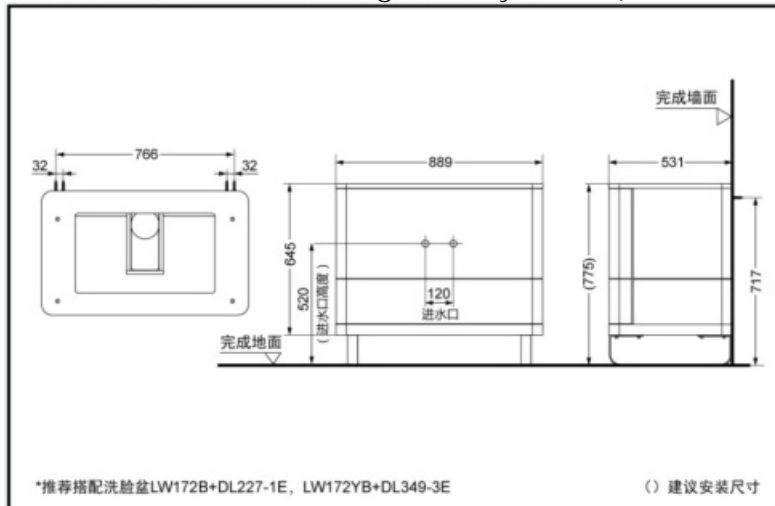

LBNW901W

FEATURES

- Simple shape expresses fashion elegance with white piano lacquer.
- Curved door to meet exquisite appearance need.
- High-end tip on rail with free and smooth touch.
- Anti-moist multilayer boards material.

LBNW901W Floor-Standing Lavatory Dresser(RENESSE series)

SPECIFICS

Size: 889*531*775mm

*TOTO(CHINA) CO.,LTD. All rights reserved.

OTHERS

Series: RENESSE series
Recommend fittings 1:
 mirror cabinet: LMFW901DW
 lavatory: LW172YB
 faucet: DL349-3E
Recommend fittings 2:
 mirror cabinet: LMFW901DW
 lavatory: LW172B
 faucet: DL227-1E