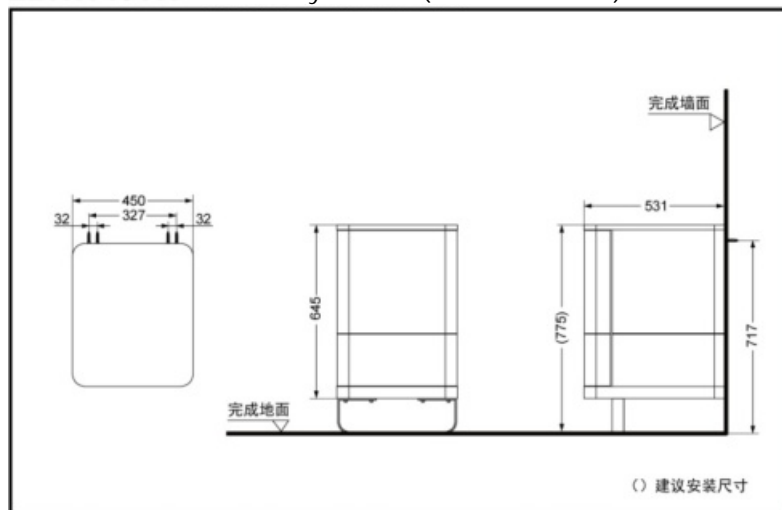

LBNW451W Lavatory Dresser(RENESSE series)

*TOTO(CHINA) CO.,LTD. All rights reserved.

SPECIFICS

Size: 450*531*775mm

OTHERS

Series: RENESSE series