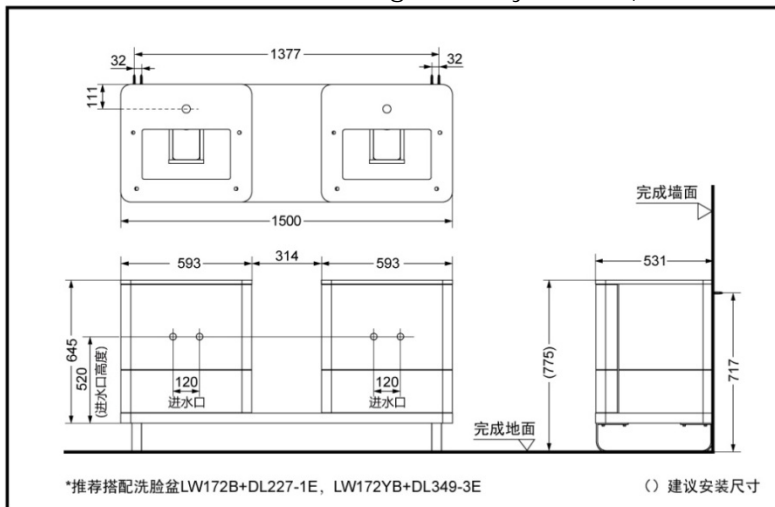

LBNW1502W Floor-Standing Lavatory Dresser(RENESSE series)

SPECIFICS

Size: 1500*531*775mm

*TOTO(CHINA) CO.,LTD. All rights reserved.

OTHERS

Series: RENESSE series
 Recommend fittings 1:
 mirror cabinet: LMFW1501DW
 lavatory: LW171YB
 Faucet: DL349-4E/DL349-5E