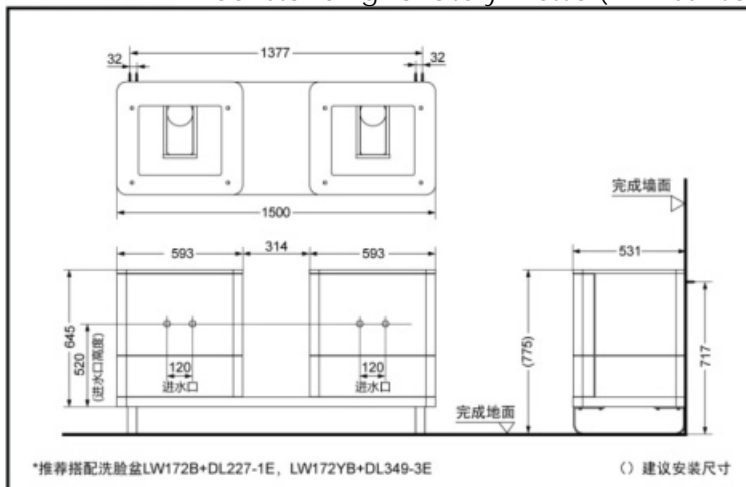

LBNW1501V Floor-Standing Lavatory Dresser(RENESSE series)

*TOTO(CHINA) CO.,LTD. All rights reserved.

SPECIFICS

Size: 1500*531*775mm

OTHERS

Series: RENESSE series
 Recommend fittings 1:
 mirror cabinet: LMFW1501DW
 lavatory: LW170YB
 Faucet: DL349-3E
 Recommend fittings 2:
 Mirror cabinet: LMFW1501DW
 Lavatory: LW170B
 Faucet: DL227-1E