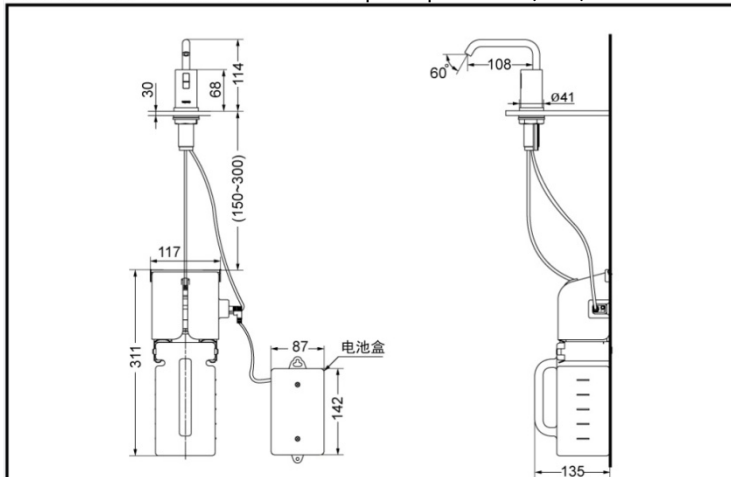

DSE101E (AC)  
DSE101K (DC)

Auto  
Functions

**DSE101E** Automatic soap dispenser (AC)

**DSE101K** Automatic soap dispenser (DC)

\*TOTO(CHINA) CO.,LTD. All rights reserved.

### SPECIFICS

Power supply:

DSE101E: 100~240V

DSE101K: 4×1.5V D size batteries

Sensing distance: 150±15mm

Environment temperature:

1~40°C

Given soap : 0.8~1.2ml

Volume: 1500ml