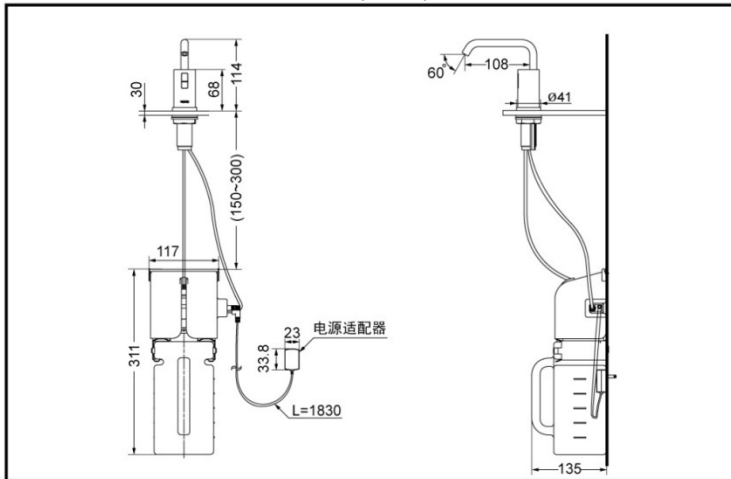

DSE101E (AC)  
DSE101K (DC)

Auto  
Functions

**DSE101E** Automatic soap dispenser (AC)

**DSE101K** Automatic soap dispenser (DC)

\*TOTO(CHINA) CO.,LTD. All rights reserved.

### SPECIFICS

Power supply:

DSE101E: 100~240V

DSE101K: 4×1.5V D size batteries

Sensing distance: 150±15mm

Environment temperature:

1~40°C

Given soap : 0.8~1.2ml

Volume: 1500ml