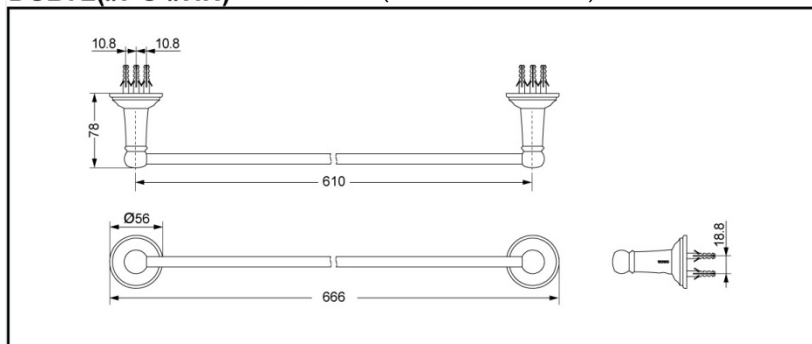

DSB72(chromium)
DSB72#PG(gold)
DSB72#HN(brushed nickel)

DSB72
DSB72#PG
DSB72#HN

FEATURES

- •Elegant appearance.
- •East to install and use.
- •High price performance.

DSB72(#PG #HN) Towel Bar (GUINEVERE series)

*TOTO(CHINA) CO.,LTD. All rights reserved.

SPECIFICS

Size: 666*78.5*56mm

OTHERS

Series: GUINEVERE series