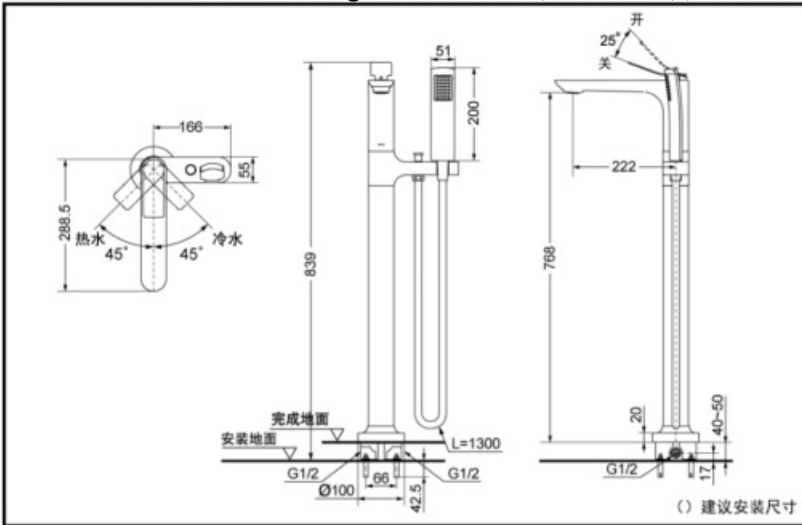

DM366CAF

Reduce  
The Water

Aerial  
Handshower

### DM366CAF Freestanding Bathtub Mixer (NYMPHEAS)(w/ handshower)

\*TOTO(CHINA) CO.,LTD. All rights reserved.

### SPECIFICS

Water supply:  
0.05MPa(dynamic pressure) ~  
1.0MPa(static pressure)