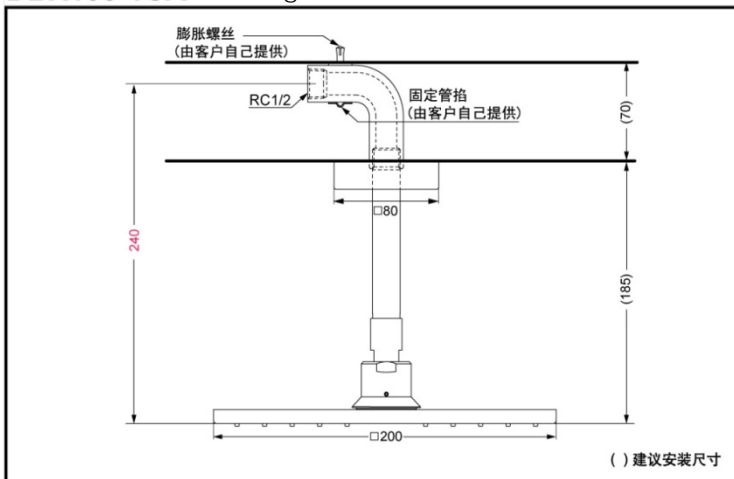

DBX138CA

DBX138-1CA

Reduce
The Water

Aerial
Pulse

FEATURES

- Clean and elegant shape create a tidy sanitary environment.
- Easy and flexible to use.
- Aerial Pulse, which offers outstanding comfort while using little water, promotes bathing experience with pulse droplet massage.

DBX138CA Wall-Mounted Shower

DBX138-1CA Ceiling-Mounted Overhead Shower

SPECIFICS

Size: $\Phi 200\text{mm}$

Water supply:

0.05MPa(dynamic pressure) ~
0.75MPa(static pressure)

*TOTO(CHINA) CO.,LTD. All rights reserved.