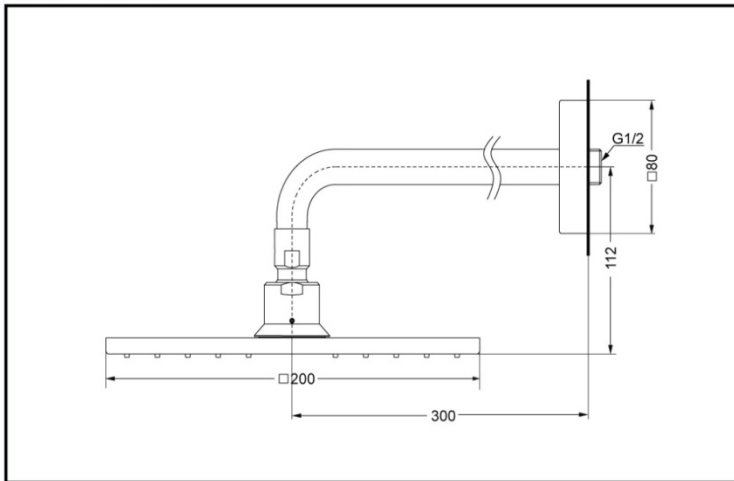

DBX138CA

DBX138-1CA

Reduce
The Water

Aerial
Pulse

FEATURES

- Clean and elegant shape create a tidy sanitary environment.
- Easy and flexible to use.
- Aerial Pulse, which offers outstanding comfort while using little water, promotes bathing experience with pulse droplet massage.

DBX138CA Wall-Mounted Shower

DBX138-1CA Ceiling-Mounted Overhead Shower

SPECIFICS

Size: $\Phi 200\text{mm}$

Water supply:

0.05MPa(dynamic pressure) ~
0.75MPa(static pressure)

*TOTO(CHINA) CO.,LTD. All rights reserved.