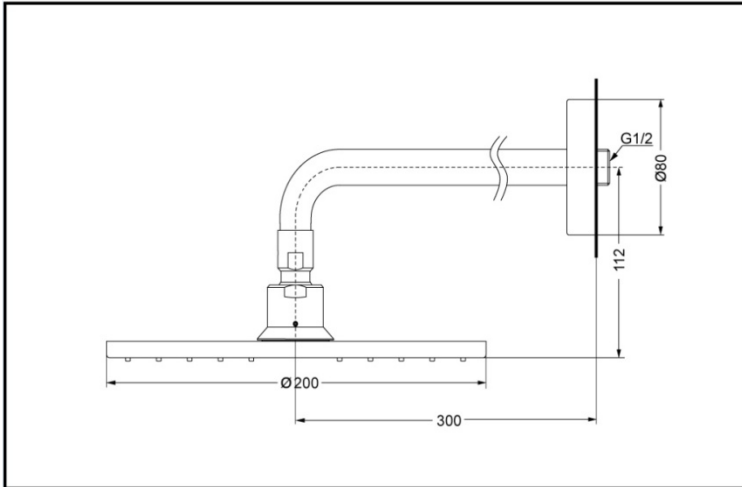

DBX137CA

DBX137-1CA

Reduce
The Water

Aerial
Pulse

FEATURES

- Clean and elegant shape create a tidy sanitary environment.
- Easy and flexible to use.
- Aerial Pulse, which offers outstanding comfort while using little water, promotes bathing experience with pulse droplet massage.

DBX137CA Wall-Mounted Shower

DBX137-1CA Ceiling-Mounted Overhead Shower

SPECIFICS

Size : $\Phi 200\text{mm}$

Water supply

0.05MPa(dynamic pressure) ~
0.75MPa(static pressure)

*TOTO(CHINA) CO.,LTD. All rights reserved.