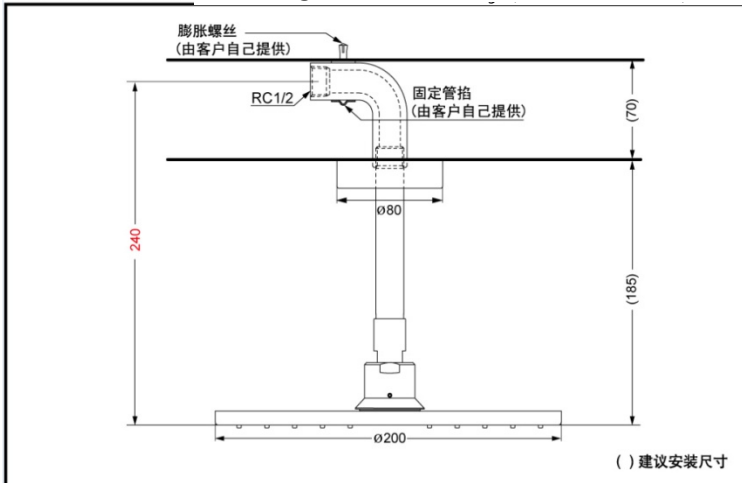

DBX137CA

DBX137-1CA

Reduce
The Water

Aerial
Pulse

FEATURES

- Clean and elegant shape create a tidy sanitary environment.
- Easy and flexible to use.
- Aerial Pulse, which offers outstanding comfort while using little water, promotes bathing experience with pulse droplet massage.

DBX137CA Wall-Mounted Shower

DBX137-1CA Ceiling-Mounted Overhead Shower

SPECIFICS

Size : $\Phi 200\text{mm}$

Water supply

0.05MPa(dynamic pressure) ~
0.75MPa(static pressure)

*TOTO(CHINA) CO.,LTD. All rights reserved.