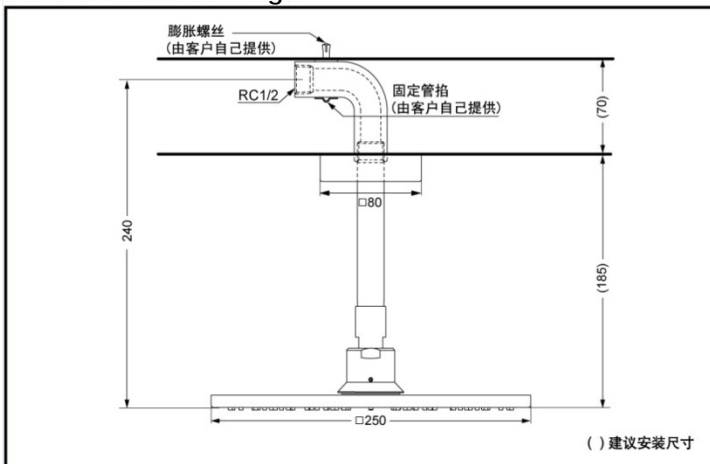

DBX134CA

DBX134-1CA

Reduce
The Water

Aerial
Pulse

FEATURES

- Elegant and graceful new design shape creates a clean and tidy bathing environment.
- Easy use with flexible and comfortable operating feeling.
- Unique aerial technology offers a comfortable experience with smooth water flow which maintains the strength while keeps soft touch with a low consumption.

DBX134CA Wall-Mounted Shower

DBX134-1CA Ceiling-Mounted Shower

SPECIFICS

Size: Φ250mm

Water supply:

0.05MPa(dynamic pressure) ~
0.75MPa(static pressure)