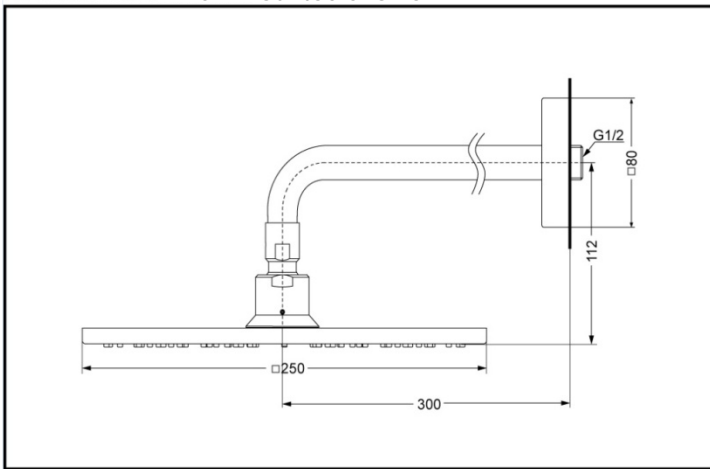

DBX134CA

DBX134-1CA

Reduce
The Water

Aerial
Pulse

FEATURES

- Elegant and graceful new design shape creates a clean and tidy bathing environment.
- Easy use with flexible and comfortable operating feeling.
- Unique aerial technology offers a comfortable experience with smooth water flow which maintains the strength while keeps soft touch with a low consumption.

DBX134CA Wall-Mounted Shower

DBX134-1CA Ceiling-Mounted Shower

SPECIFICS

Size: Φ250mm

Water supply:

0.05MPa(dynamic pressure) ~
0.75MPa(static pressure)