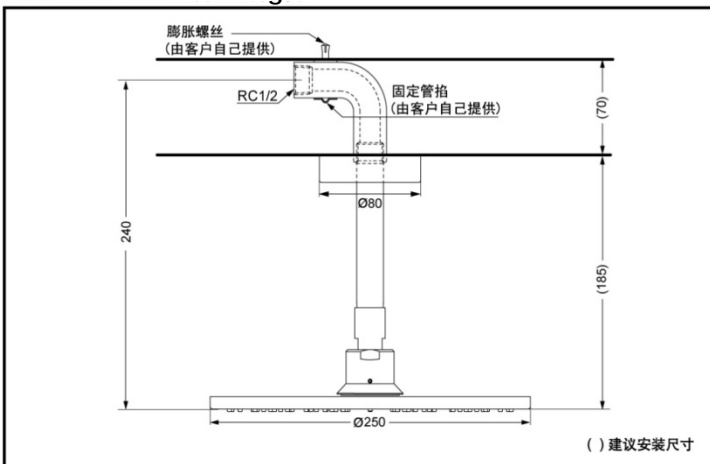

DBX133CA

DBX133-1CA

Reduce
The Water

Aerial
Pulse

FEATURES

- Elegant and graceful new design shape creates a clean and tidy bathing environment.
- Easy use with flexible and comfortable operating feeling.
- Unique aerial technology offers a comfortable experience with smooth water flow which maintains the strength while keeps soft touch with a low consumption.

DBX133CA Wall-Mounted Shower

DBX133-1CA Ceiling-Mounted Shower

SPECIFICS

Size: $\Phi 250\text{mm}$

Water supply:

0.05MPa(dynamic pressure) ~
0.75MPa(static pressure)