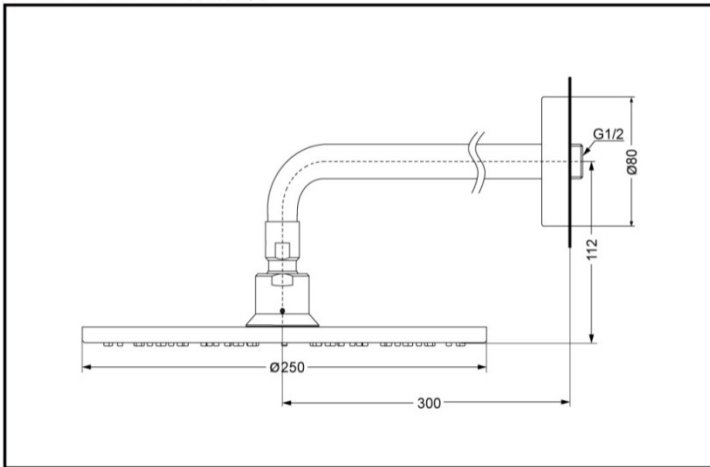

DBX133CA

DBX133-1CA

Reduce
The Water

Aerial
Pulse

FEATURES

- Elegant and graceful new design shape creates a clean and tidy bathing environment.
- Easy use with flexible and comfortable operating feeling.
- Unique aerial technology offers a comfortable experience with smooth water flow which maintains the strength while keeps soft touch with a low consumption.

DBX133CA Wall-Mounted Shower

DBX133-1CA Ceiling-Mounted Shower

SPECIFICS

Size: $\Phi 250\text{mm}$

Water supply:

0.05MPa(dynamic pressure) ~
0.75MPa(static pressure)