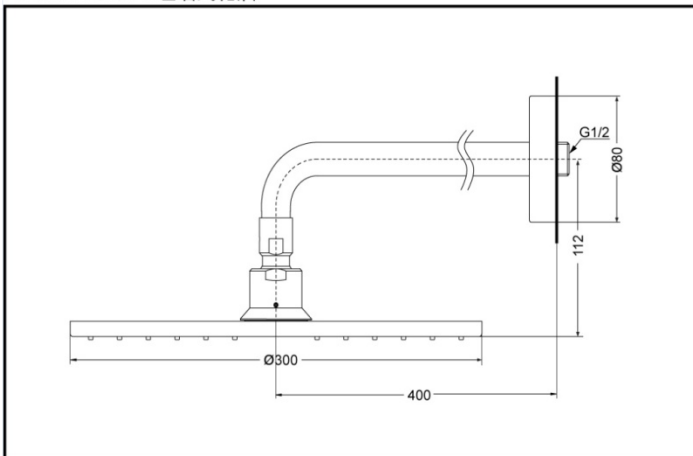

DBX113CA

DBX113-1CA

Reduce
The Water

Aerial
Pulse

FEATURES

- Clean and elegant shape create a tidy sanitary environment.
- Easy and flexible to use.
- Aerial Pulse, which offers outstanding comfort while using little water, promotes bathing experience with pulse droplet massage.

DBX113CA Wall-Mounted Shower

DBX113-1CA Ceiling-Mounted Overhead Shower

SPECIFICS

Size: $\Phi 300\text{mm}$

Water supply:

0.05MPa(dynamic pressure) ~
0.75MPa(static pressure)

*TOTO(CHINA) CO.,LTD. All rights reserved.