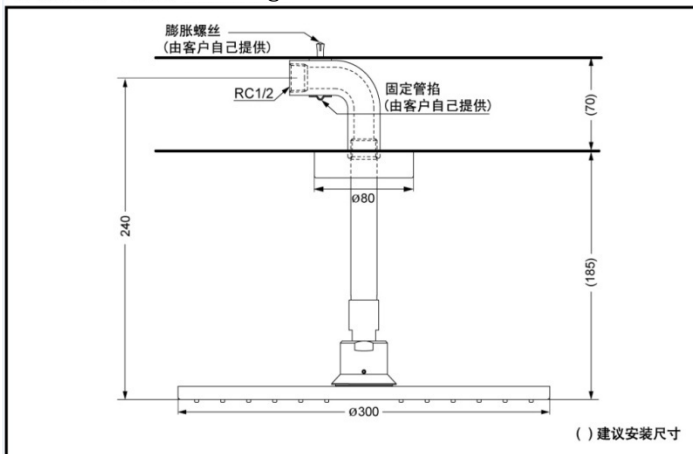

DBX113CA

DBX113-1CA

Reduce
The Water

Aerial
Pulse

FEATURES

- Clean and elegant shape create a tidy sanitary environment.
- Easy and flexible to use.
- Aerial Pulse, which offers outstanding comfort while using little water, promotes bathing experience with pulse droplet massage.

DBX113CA Wall-Mounted Shower

DBX113-1CA Ceiling-Mounted Overhead Shower

SPECIFICS

Size: $\Phi 300\text{mm}$

Water supply:

0.05MPa(dynamic pressure) ~
0.75MPa(static pressure)

*TOTO(CHINA) CO.,LTD. All rights reserved.