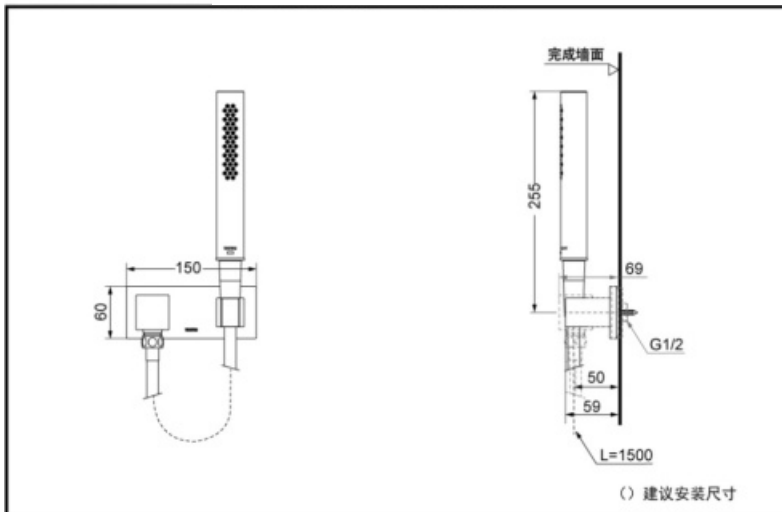

DBX111CAF2

Reduce
The Water

Aerial
Handshower

FEATURES

- Clean and gorgeous profile creates a neat bathing environment.
- Clean and vivid profile.
- Aerial handshower makes showing more comfortable with less water consumption.

DBX111CAF2 Wall-Mounted Handshower

*TOTO(CHINA) CO.,LTD. All rights reserved.

SPECIFICS

Water supply:

0.05MPa(dynamic pressure) ~
0.75MPa(static pressure)

OTHERS

Series: CI CONTEMPORARY series