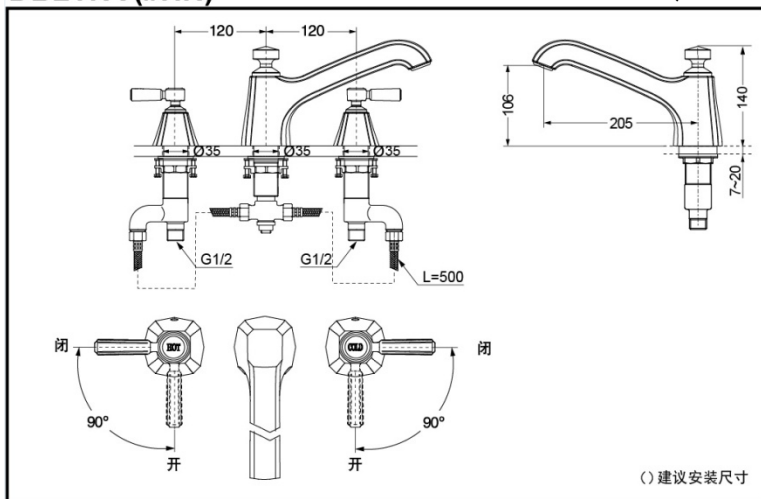

TOTO

3-Hole Deck-Mounted Bathtub Mixer

DB217A
DB217A#HN

DB217A(chromium)
DB217A#HN(brushed silver)

FEATURES

- Gorgeous and elegant profile of the faucets from GUINEVERE series create an exquisite impression.
- Simple design and advanced feeling.

DB217A (#HN) 3-Hole Deck-Mounted Bathtub Mixer (GUINEVERE)

*TOTO(CHINA) CO.,LTD. All rights reserved.

SPECIFICS

Water Supply:

0.05MPa(dynamic pressure)
~0.75MPa(static pressure)

OTHERS

Series: GUINEVERE series