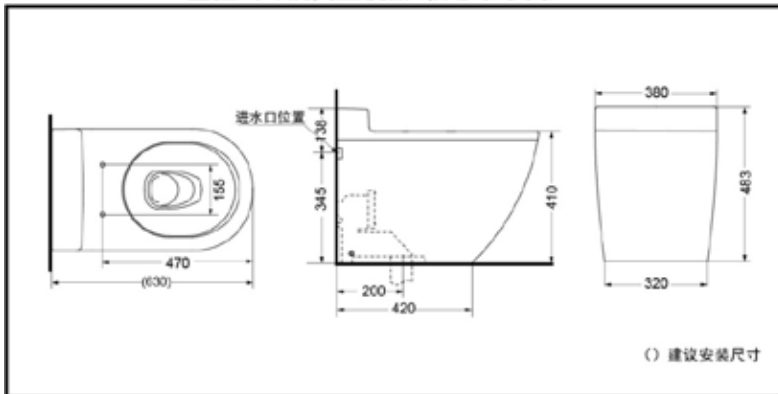

CW763FVB Floor-Standing Flush Valve Toilet

CW763FVPB Floor-Standing Flush Valve Toilet

*TOTO(CHINA) CO.,LTD. All rights reserved.

SPECIFICS

Size: 630*380*483mm

Water Use: 4.8L

Drainage:

CW763FVB:floor drain

CW763FVPB:wall drain

Flush system: tornado flushing

Rough-in:

CW763FVB:200mm

CW763FVPB:H=180mm

Water Supply:

0.07MPa(dynamic pressure)

~ 0.75MPa(static pressure)