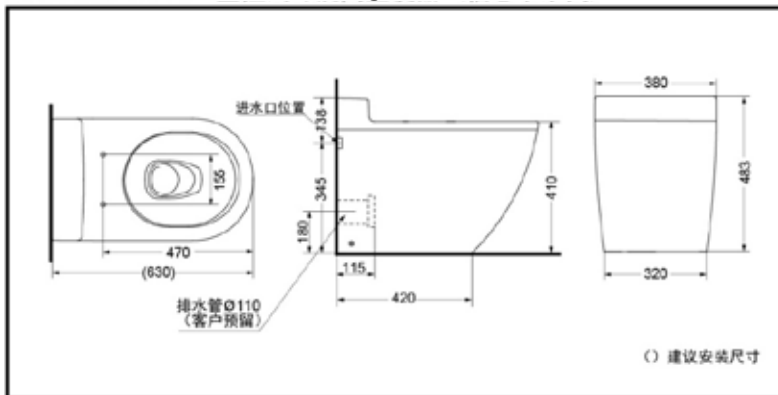

CW763FVB Floor-Standing Flush Valve Toilet

CW763FVPB Floor-Standing Flush Valve Toilet

*TOTO(CHINA) CO.,LTD. All rights reserved.

SPECIFICS

Size: 630*380*483mm

Water Use: 4.8L

Drainage:

CW763FVB:floor drain

CW763FVPB:wall drain

Flush system: tornado flushing

Rough-in:

CW763FVB:200mm

CW763FVPB:H=180mm

Water Supply:

0.07MPa(dynamic pressure)

~ 0.75MPa(static pressure)