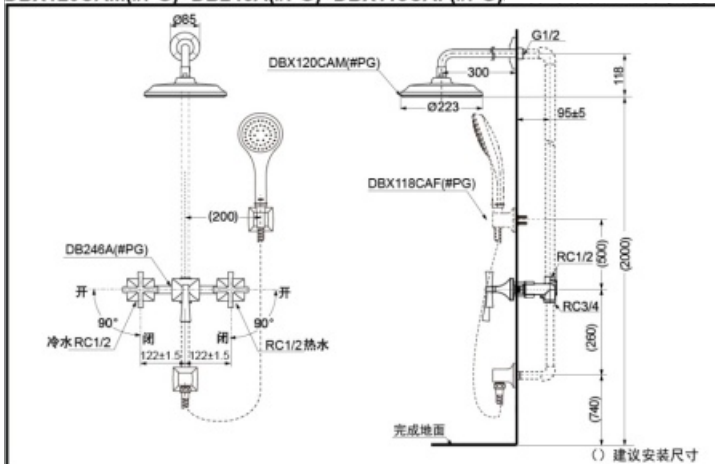

Reduce
The Water

Aerial
Pulse

Aerial
Handshower

FEATURES

- Simple surfaces harmonize well with the complex shape.
- Aerial pulse showing technology makes showing more comfortable with pulsing water massage while reduces water use.
- Aerial handshower makes bathing more comfortable with less water consumption.

SPECIFICS

Water Supply :

0.05MPa(dynamic pressure)
~0.75MPa(static pressure)

DBX120CAM(#PG)+DB246A(#PG)+DBX118CAF(#PG) Wall-Mounted Shower Suite

*TOTO(CHINA) CO.,LTD. All rights reserved.

OTHERS

Series: CII Classical Series