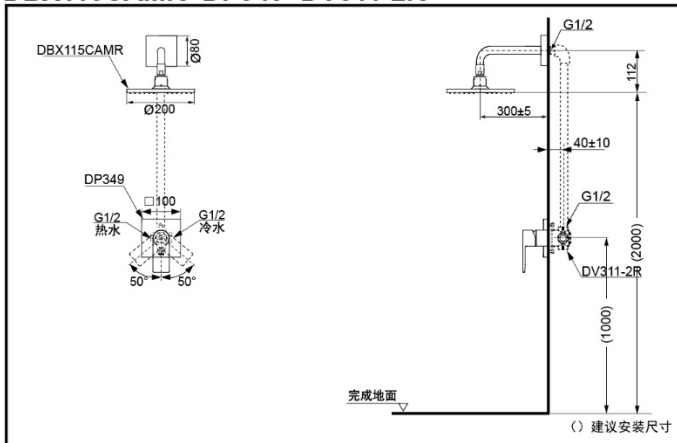

Reduce
The Water

Aerial
Pulse

FEATURES

- Simple clean shape with vertical and horizontal lines.
- Aerial pulse showing technology makes showering more comfortable with pulsing water massage while reduces water use.

DBX115CAMR+DP349+DV311-2R Wall-Mounted Shower Suite

*TOTO(CHINA) CO.,LTD. All rights reserved.

SPECIFICS

Water Supply:
0.05MPa(dynamic pressure)
~0.75MPa(static pressure)

OTHERS

Series: CI Contemporary Series