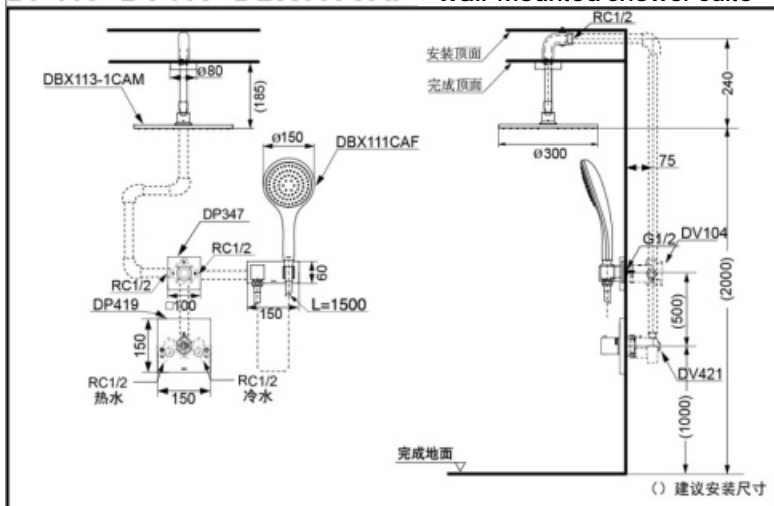

TOTO

Wall-Mounted Shower Suite

①

②

③

④

Reduce
The Water

Aerial
Pulse

Aerial
Handshower

- ①DBX113-1CAM
- ②DP347/DV104
- ③DP419/DV418
- ④DBX111CAF

FEATURES

- Simple clean shape with vertical and horizontal lines.
- Aerial pulse showing technology makes showing more comfortable with pulsing water massage while reduces water use.
- Aerial handshower makes showing more comfortable with less water consumption.

DBX113-1CAM+DP347+DV104 DP419+DV418+DBX111CAF Wall-Mounted Shower Suite

*TOTO(CHINA) CO.,LTD. All rights reserved.

SPECIFICS

Water Supply:
0.05MPa(dynamic pressure)
~0.75MPa(static pressure)

OTHERS

Series: CI Contemporary Series