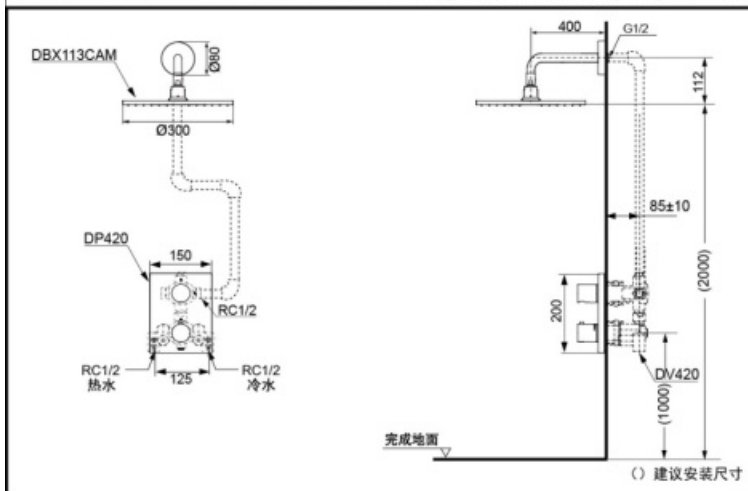

TOTO

Wall-Mounted Shower Suite

- ①DBX113CAM
- ②DP420/DV420

Reduce
The Water

Aerial
Pulse

FEATURES

- Simple clean shape with vertical and horizontal lines.
- Aerial pulse showing technology makes showering more comfortable with pulsing water massage while reduces water use.

DBX113CAM+DP420+DV420 Wall-Mounted Shower Suite

*TOTO(CHINA) CO.,LTD. All rights reserved.

SPECIFICS

Water Supply:
0.05MPa(dynamic pressure)
~0.75MPa(static pressure)

OTHERS

Series: CI Contemporary Series