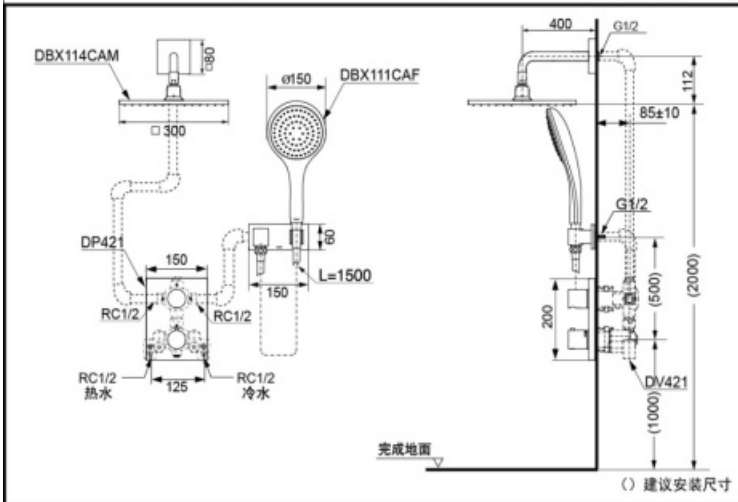

- ① DBX114CAM
- ② DP421/DV421
- ③ DBX111CAF

Reduce
The Water

Aerial
Pulse

Aerial
Handshower

FEATURES

- Simple clean shape with vertical and horizontal lines.
- Aerial pulse showering technology makes showering more comfortable with pulsing water massage while reduces water use.
- Aerial handshower makes showering more comfortable with less water consumption.

SPECIFICS

Water Supply:
0.05MPa (dynamic pressure)
~0.75MPa (static pressure)

DBX114CAM+DP421+DV421+DBX111CAF Wall-Mounted Shower Suite

*TOTO(CHINA) CO.,LTD. All rights reserved.

OTHERS

Series: CI Contemporary Series