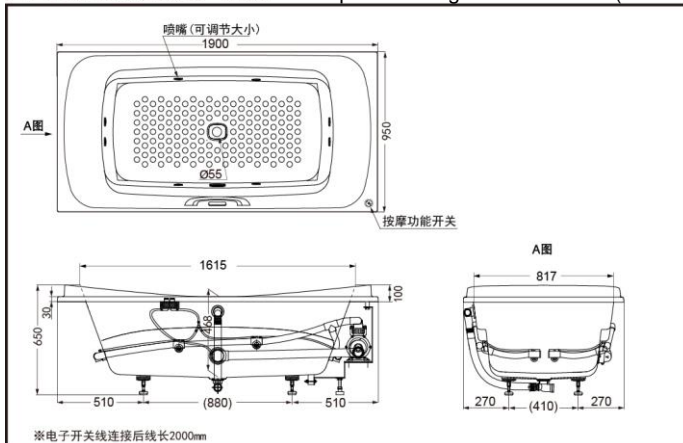

PPYK1930ZL/RPWN(whirlpool)(w/o handles)
PPYK1930ZL/RHPWN (whirlpool)(w/ handles)

color #P(pearl white)

FEATURES

- Your unique choice with a simple and fashion design.
- New design steps and pillows create more bathing enjoyment.
- Whirlpool massage and bubble massage brings you new bathing experience.

PPYK1930ZLPWN
PPYK1930ZLHPWN Whirlpool Massage Pearl Bathtub (w/o skirts)

*TOTO公司保留对其产品规格和尺寸更改的权利。届时，恕不另行通知。

PPYK1930ZRPWN
PPYK1930ZRHPWN Whirlpool Massage Pearl Bathtub (w/o skirts)

*TOTO公司保留对其产品规格和尺寸更改的权利。届时，恕不另行通知。

*TOTO(CHINA) CO.,LTD. All rights reserved.

SPECIFICS

Size: 1900*950*650mm

Full capacity: 277L

Spouts quantity: 8