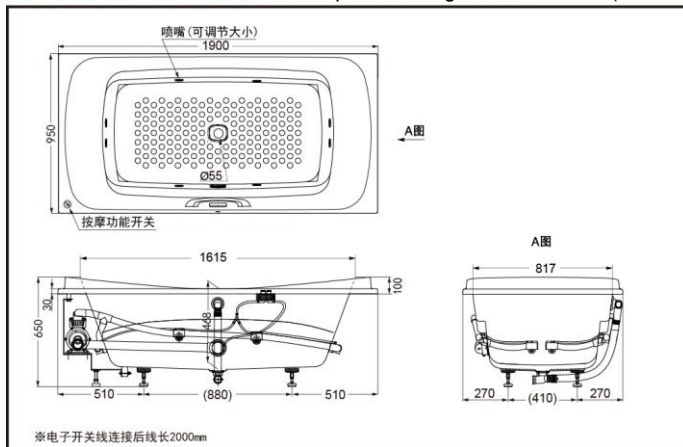

PPYK1930ZL/RPWN(whirlpool)(w/o handles)
PPYK1930ZL/RHPWN (whirlpool)(w/ handles)

color #P(pearl white)

FEATURES

- Your unique choice with a simple and fashion design.
- New design steps and pillows create more bathing enjoyment.
- Whirlpool massage and bubble massage brings you new bathing experience.

PPYK1930ZLPWN
PPYK1930ZLHPWN Whirlpool Massage Pearl Bathtub (w/o skirts)

*TOTO公司保留对其产品规格和尺寸更改的权利。届时，恕不另行通知。

PPYK1930ZRPWN
PPYK1930ZRHPWN Whirlpool Massage Pearl Bathtub (w/o skirts)

*TOTO公司保留对其产品规格和尺寸更改的权利。届时，恕不另行通知。

*TOTO(CHINA) CO.,LTD. All rights reserved.

SPECIFICS

Size: 1900*950*650mm

Full capacity: 277L

Spouts quantity: 8