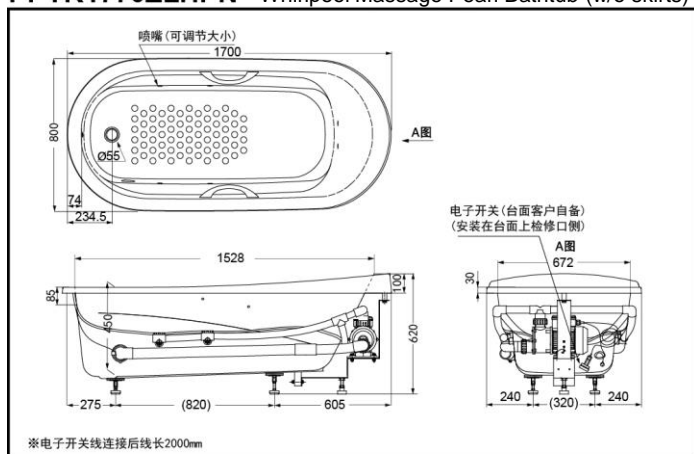

PPYK1770ZL/RPN(whirlpool)(w/o handles)
PPYK1770ZL/RHPN(whirlpool)(w/ handles)

color #P(pearl white)

FEATURES

- Your unique choice with a simple and fashion design.
- New design steps and pillows create more bathing enjoyment.
- Whirlpool massage and bubble massage brings you new bathing experience.

PPYK1770ZLPN
PPYK1770ZLHPN Whirlpool Massage Pearl Bathtub (w/o skirts)

* TOTO公司保留对其产品规格和尺寸更改的权利。届时，恕不另行通知。

PPYK1770ZRPN
PPYK1770ZRHPN Whirlpool Massage Pearl Bathtub (w/o skirts)

* TOTO公司保留对其产品规格和尺寸更改的权利。届时，恕不另行通知。
*TOTO(CHINA) CO.,LTD. All rights reserved.

SPECIFICS

Size: 1700*800*630mm
Full capacity: 236L
Spouts quantity: 6

OTHERS

Drainage fittings need another order.
Recommend fittings: drainage fittings DB505R-2/DB601R-2