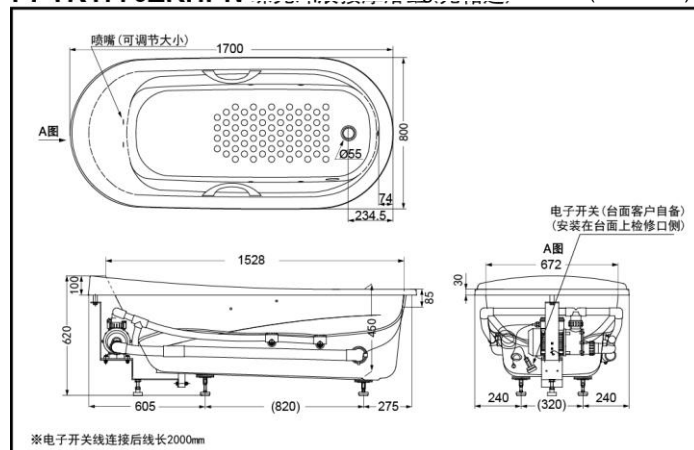

PPYK1770ZL/RPN(whirlpool)(w/o handles)
PPYK1770ZL/RHPN(whirlpool)(w/ handles)

color #P(pearl white)

FEATURES

- Your unique choice with a simple and fashion design.
- New design steps and pillows create more bathing enjoyment.
- Whirlpool massage and bubble massage brings you new bathing experience.

PPYK1770ZLPN
PPYK1770ZLHPN Whirlpool Massage Pearl Bathtub (w/o skirts)

* TOTO公司保留对其产品规格和尺寸更改的权利。届时，恕不另行通知。

PPYK1770ZRPN
PPYK1770ZRHPN Whirlpool Massage Pearl Bathtub (w/o skirts)

* TOTO公司保留对其产品规格和尺寸更改的权利。届时，恕不另行通知。
*TOTO(CHINA) CO.,LTD. All rights reserved.

SPECIFICS

Size: 1700*800*630mm
Full capacity: 236L
Spouts quantity: 6

OTHERS

Drainage fittings need another order.
Recommend fittings: drainage fittings DB505R-2/DB601R-2