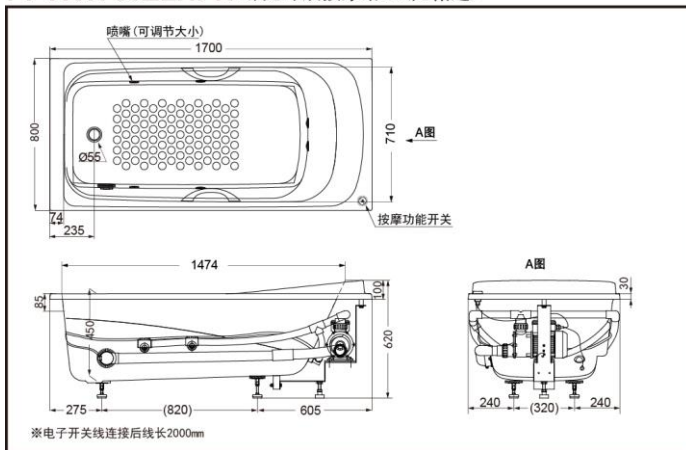

PPYK1760ZL/RPN(whirlpool)(w/o handles)
PPYK1760ZL/RHPN(whirlpool)(w/ handles)

color #P(pearl white)

FEATURES

- Your unique choice with a simple and fashion design.
- New design steps and pillows create more bathing enjoyment.
- Whirlpool massage and bubble massage brings you new bathing experience.

PPYK1760ZLPN
PPYK1760ZLHPN ...Whirlpool Massage Pearl Bathtub (w/o skirts)

*TOTO公司保留对其产品规格和尺寸更改的权利。届时，恕不另行通知。

PPYK1760ZRPN
PPYK1760ZRHPN Whirlpool Massage Pearl Bathtub (w/o skirts)

*TOTO公司保留对其产品规格和尺寸更改的权利。届时，恕不另行通知。
*TOTO(CHINA) CO.,LTD. All rights reserved.

SPECIFICS

Size: 1700*800*620mm
Full capacity: 256L
Spouts quantity: 6

OTHERS

Drainage fittings need another order.
Recommend fittings:
drainage fittings
DB505R-2/DB601R-2