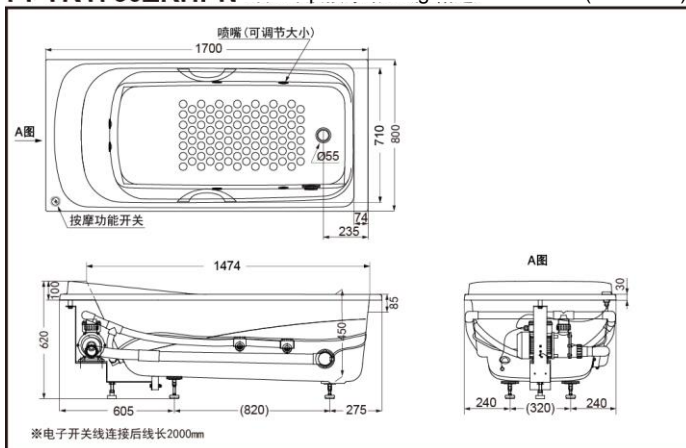

PPYK1760ZL/RPN(whirlpool)(w/o handles)
PPYK1760ZL/RHPN(whirlpool)(w/ handles)

color #P(pearl white)

FEATURES

- Your unique choice with a simple and fashion design.
- New design steps and pillows create more bathing enjoyment.
- Whirlpool massage and bubble massage brings you new bathing experience.

PPYK1760ZLPN
PPYK1760ZLHPN ...Whirlpool Massage Pearl Bathtub (w/o skirts)

*TOTO公司保留对其产品规格和尺寸更改的权利。届时，恕不另行通知。

PPYK1760ZRPN
PPYK1760ZRHPN Whirlpool Massage Pearl Bathtub (w/o skirts)

*TOTO公司保留对其产品规格和尺寸更改的权利。届时，恕不另行通知。
*TOTO(CHINA) CO.,LTD. All rights reserved.

SPECIFICS

Size: 1700*800*620mm
Full capacity: 256L
Spouts quantity: 6

OTHERS

Drainage fittings need another order.
Recommend fittings:
drainage fittings
DB505R-2/DB601R-2