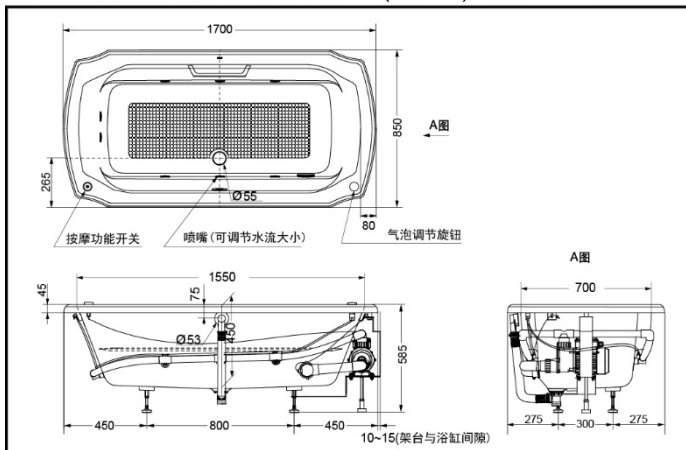

PPYK1730ZLHPT
PPYK1730ZRHPT
(the colour of overflow, outlet is
chromium)

PPYK1730ZLHPTN
PPYK1730ZRHPTN
(the colour of overflow, outlet is
brushed nickel)

#P(pearl white)

(Drainage included)

FEATURES

- Classic design.
- Water saving
- Different types available.

PPYK1730ZLHPT
PPYK1730ZLHPTN Pearl Bathtub (no Skirt)

*TOTO公司保留对其产品规格和尺寸更改的权利。届时，恕不另行通知。

PPYK1730ZRHPT
PPYK1730ZRHPTN Pearl Bathtub (no Skirt)

*TOTO公司保留对其产品规格和尺寸更改的权利。届时，恕不另行通知。
*TOTO(CHINA) CO.,LTD. All rights reserved.

SPECIFICS

Size: 1700*850*585mm

OTHERS

Series: GUINEVERE