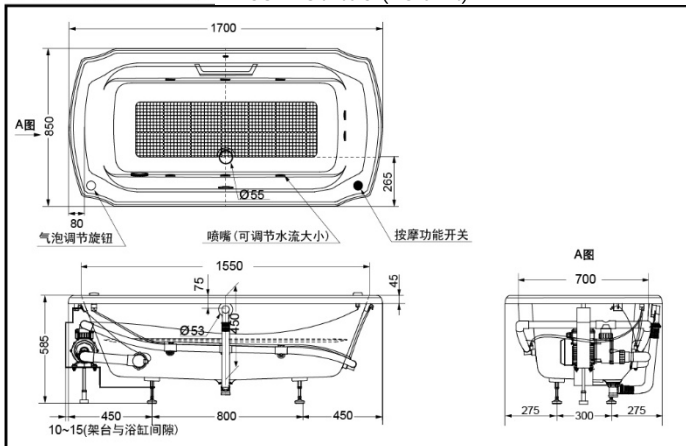

PPYK1730ZLHPT
PPYK1730ZRHPT
(the colour of overflow, outlet is
chromium)

PPYK1730ZLHPTN
PPYK1730ZRHPTN
(the colour of overflow, outlet is
brushed nickel)

#P(pearl white)

(Drainage included)

FEATURES

- Classic design.
- Water saving
- Different types available.

PPYK1730ZLHPT
PPYK1730ZLHPTN Pearl Bathtub (no Skirt)

*TOTO公司保留对其产品规格和尺寸更改的权利。届时，恕不另行通知。

PPYK1730ZRHPT
PPYK1730ZRHPTN Pearl Bathtub (no Skirt)

*TOTO公司保留对其产品规格和尺寸更改的权利。届时，恕不另行通知。
*TOTO(CHINA) CO.,LTD. All rights reserved.

SPECIFICS

Size: 1700*850*585mm

OTHERS

Series: GUINEVERE