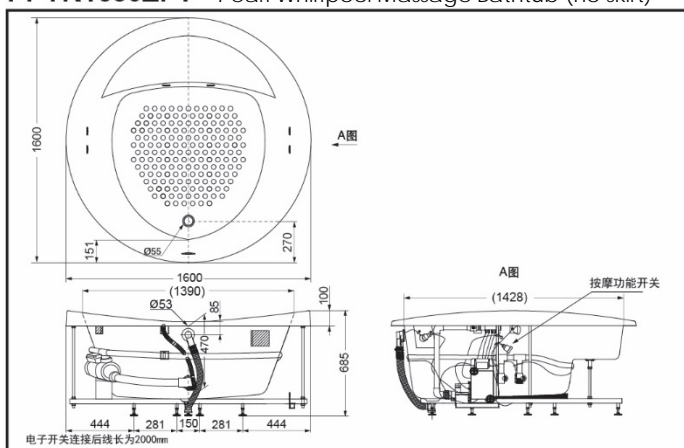

TOTO

Pearl Massage Bathtub

PPYK1630ZPT (whirlpool massage)
PPYB1630ZPT (bubble massage)
PPYD1630ZPT (whirlpool & bubble massage)

PPYK1630ZPT
PPYB1630ZPT
PPYD1630ZPT
w/ Drainage Fittings

color #P(pearl white)

FEATURES

- Fashion design gives you a strong impression of contemporary beauty.
- Good inner structure design with wide and comfortable room meets your hope of whole family sharing bathing experience.

PPYK1630ZPT Pearl Whirlpool Massage Bathtub (no skirt)

* TOTO公司保留对其产品规格和尺寸更改的权利。届时，恕不另行通知。

PPYB1630ZPT Pearl Bubble Massage Bathtub (no skirt)

* TOTO公司保留对其产品规格和尺寸更改的权利。届时，恕不另行通知。
* TOTO(CHINA) CO.,LTD. All rights reserved.

SPECIFICS

Size: 1600*1600*685mm

Volume: 258L

Number of shower nozzles:

PPYK1630ZPT : 6

PPYB1630ZPT : 16

PPYD1630ZPT :

16(bathtub base)

+6 (bathtub side)

PPYD1630ZPT : Pearl Whirlpool & Bubble Massage Bathtub (no skirt)

* TOTO 公司保留对其产品规格和尺寸更改的权利。届时，恕不另行通知。
 *TOTO(CHINA) CO.,LTD. All rights reserved.