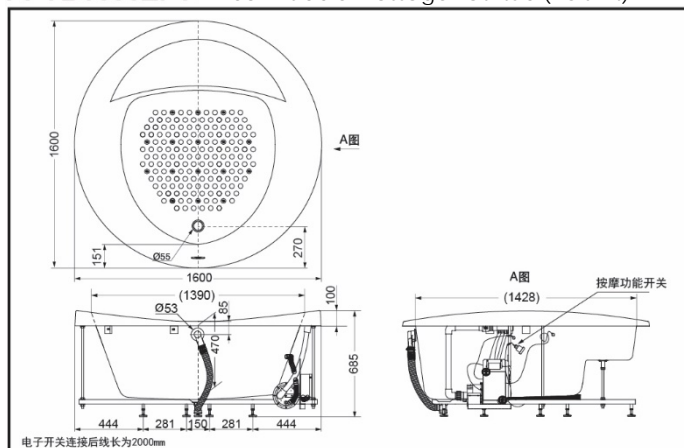

FEATURES

- Fashion design gives you a strong impression of contemporary beauty.
- Good inner structure design with wide and comfortable room meets your hope of whole family sharing bathing experience.

PPYK1630ZPT Pearl Whirlpool Massage Bathtub (no skirt)

* TOTO公司保留对其产品规格和尺寸更改的权利。届时，恕不另行通知。

PPYB1630ZPT Pearl Bubble Massage Bathtub (no skirt)

* TOTO公司保留对其产品规格和尺寸更改的权利。届时，恕不另行通知。
* TOTO(CHINA) CO.,LTD. All rights reserved.

SPECIFICS

Size: 1600*1600*685mm

Volume: 258L

Number of shower nozzles:

PPYK1630ZPT : 6

PPYB1630ZPT : 16

PPYD1630ZPT :

16(bathtub base)

+6 (bathtub side)

PPYD1630ZPT : Pearl Whirlpool & Bubble Massage Bathtub (no skirt)

* TOTO 公司保留对其产品规格和尺寸更改的权利。届时，恕不另行通知。
 *TOTO(CHINA) CO.,LTD. All rights reserved.