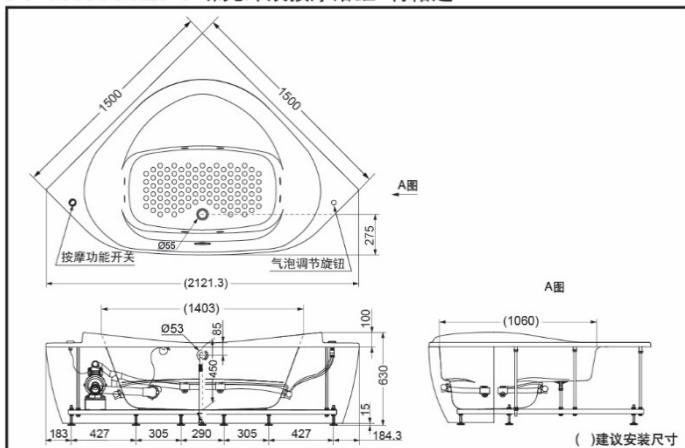

PPYK1583ZPT (whirlpool massage)  
PPYB1583ZPT (bubble massage)  
PPYD1583ZPT (whirlpool & bubble massage)

color #P(pearl white)

#### PPYK1583ZPT Pearl Whirlpool Massage Bathtub (w/ skirt)

\* TOTO 公司保留对其产品规格和尺寸更改的权利。届时，恕不另行通知。

### SPECIFICS

Size: 1500\*1500\*630mm

Volume: 168L

Number of shower nozzles :

PPYK1630ZPT : 8

PPYB1630ZPT : 12

PPYD1630ZPT :

12 (bathtub bottom)