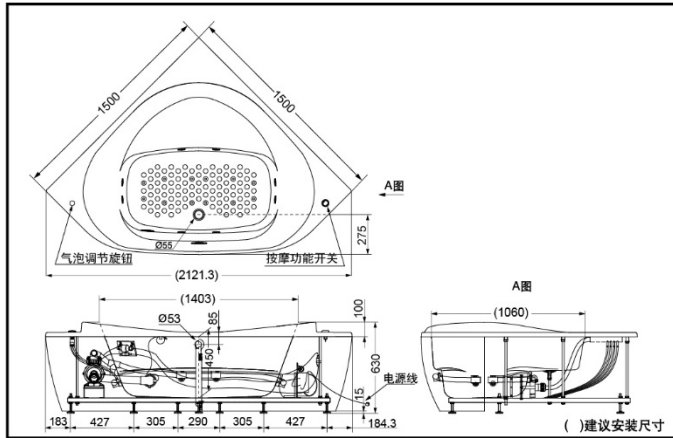

PPYD1583ZPT Pearl Whirlpool & Bubble Massage Bathtub (w/ skirt)

*TOTO公司保留对其产品规格和尺寸更改的权利，届时，恕不另行通知。
*TOTO(CHINA) CO.,LTD. All rights reserved.