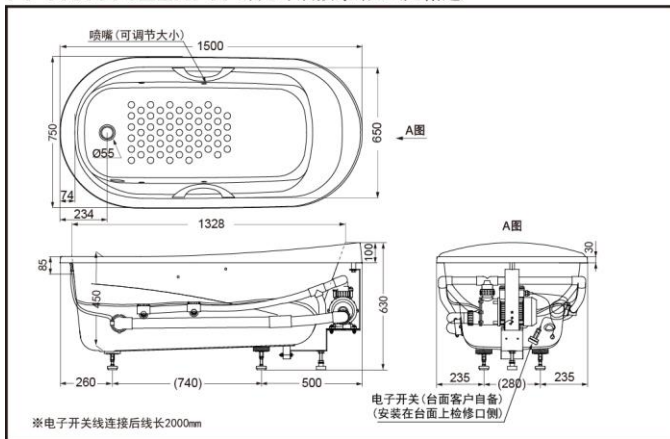

PPYK1570ZL/RPN(whirlpool)(w/o handles)
PPYK1570ZL/RHPN(whirlpool)(w/ handles)

color #P(pearl white)

FEATURES

- Your unique choice with a simple and fashion design.
- New design steps and pillows create more bathing enjoyment.
- Whirlpool massage and bubble massage brings you new bathing experience.

PPYK1570ZLPN
PPYK1570ZLHPN : Whirlpool Massage Pearl Bathtub (w/o skirts)

* TOTO公司保留对其产品规格和尺寸更改的权利。届时，恕不另行通知。

PPYK1570ZRPN
PPYK1570ZRHPN : Whirlpool Massage Pearl Bathtub (w/o skirts)

* TOTO公司保留对其产品规格和尺寸更改的权利。届时，恕不另行通知。

*TOTO(CHINA) CO.,LTD. All rights reserved.

SPECIFICS

Size: 1500*750*630mm
Full capacity: 195L
Spouts quantity: 6

OTHERS

Drainage fittings need another order.
Recommend fittings:
drainage fittings
DB505R-2/DB601N-2