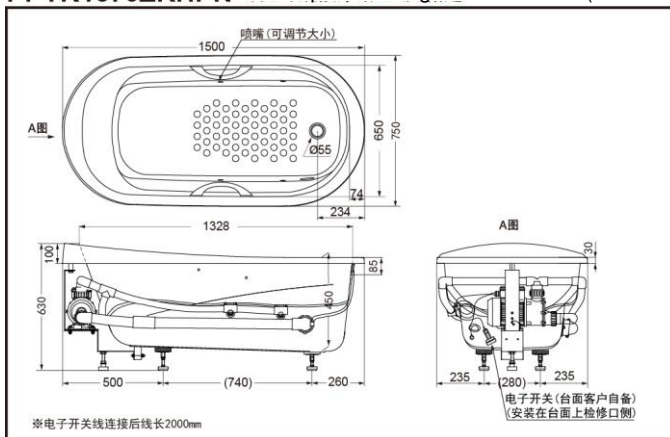

PPYK1570ZL/RPN(whirlpool)(w/o handles)
PPYK1570ZL/RHPN(whirlpool)(w/ handles)

color #P(pearl white)

FEATURES

- Your unique choice with a simple and fashion design.
- New design steps and pillows create more bathing enjoyment.
- Whirlpool massage and bubble massage brings you new bathing experience.

PPYK1570ZLPN
PPYK1570ZLHPN : Whirlpool Massage Pearl Bathtub (w/o skirts)

* TOTO公司保留对其产品规格和尺寸更改的权利。届时，恕不另行通知。

PPYK1570ZRPN
PPYK1570ZRHPN : Whirlpool Massage Pearl Bathtub (w/o skirts)

* TOTO公司保留对其产品规格和尺寸更改的权利。届时，恕不另行通知。

*TOTO(CHINA) CO.,LTD. All rights reserved.

SPECIFICS

Size: 1500*750*630mm
Full capacity: 195L
Spouts quantity: 6

OTHERS

Drainage fittings need another order.
Recommend fittings:
drainage fittings
DB505R-2/DB601N-2