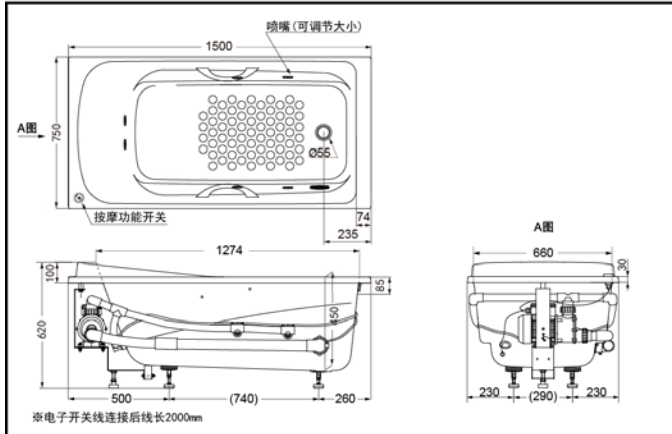

TOTO

Whirlpool Massage Pearl Bathtub

PPYK1560ZL/RPN
PPYK1560ZL/RHPN

PPYK1560ZL/RPN(whirlpool)(w/o handles)
PPYK1560ZL/RHPN(whirlpool)(w/ handles)

color #P(pearl white)

PPYK1560ZLPN
PPYK1560ZLHPN Whirlpool Massage Pearl Bathtub (w/o skirts)

*TOTO公司保留对其产品规格和尺寸更改的权利。届时，恕不另行通知。

PPYK1560ZRPN
PPYK1560ZRHPN Whirlpool Massage Pearl Bathtub (w/o skirts)

*TOTO公司保留对其产品规格和尺寸更改的权利。届时，恕不另行通知。

*TOTO(CHINA) CO.,LTD. All rights reserved.

TOTO(CHINA) CO.,LTD. www.toto.com.cn

Size: 1500*750*620mm
Full capacity: 204L
Spouts quantity: 6

OTHERS

Drainage fittings need another order.
Recommend fittings:
drainage fittings
DB505R-2/DB601R-2