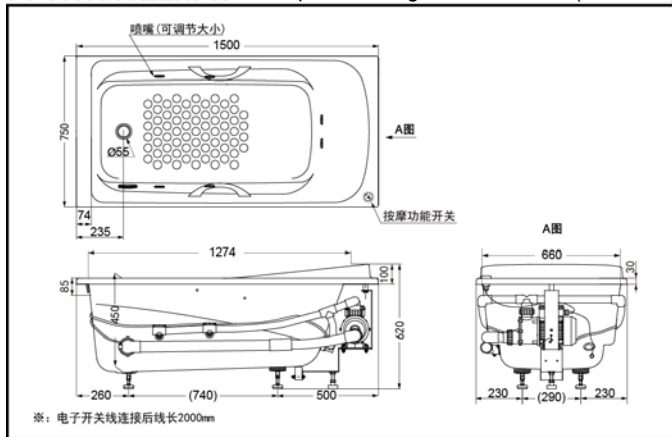

TOTO

Whirlpool Massage Pearl Bathtub

PPYK1560ZL/RPN
PPYK1560ZL/RHPN

PPYK1560ZL/RPN(whirlpool)(w/o handles)
PPYK1560ZL/RHPN(whirlpool)(w/ handles)

color #P(pearl white)

PPYK1560ZLPN
PPYK1560ZLHPN Whirlpool Massage Pearl Bathtub (w/o skirts)

*TOTO公司保留对其产品规格和尺寸更改的权利。届时，恕不另行通知。

PPYK1560ZRPN
PPYK1560ZRHPN Whirlpool Massage Pearl Bathtub (w/o skirts)

*TOTO公司保留对其产品规格和尺寸更改的权利。届时，恕不另行通知。

*TOTO(CHINA) CO.,LTD. All rights reserved.

TOTO(CHINA) CO.,LTD. www.toto.com.cn

Size: 1500*750*620mm
Full capacity: 204L
Spouts quantity: 6

OTHERS

Drainage fittings need another order.
Recommend fittings:
drainage fittings
DB505R-2/DB601R-2