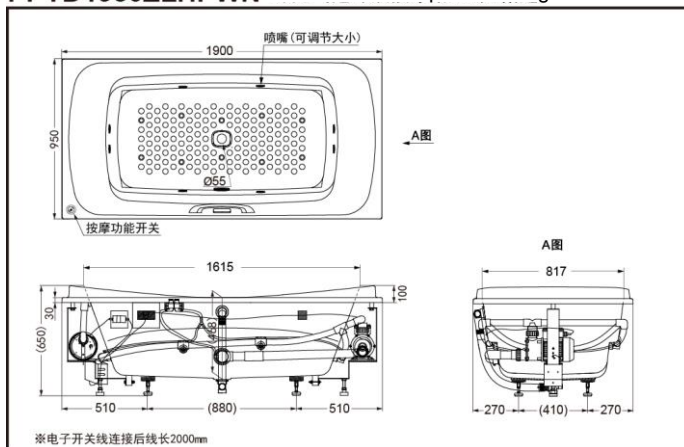

TOTO

Bubble & Whirlpool Massage Pearl Bathtub

PPYD1930ZL/RPWN
PPYD1930ZL/RHPWN

w/ drainage fittings

PPYD1930ZL/RPWN(bubble & whirlpool)(w/o handles)
PPYD1930ZL/RHPWN(bubble & whirlpool)(w/ handles)

color #P(pearl white)

PPYD1930ZLHPWN Bubble & Whirlpool Massage Pearl Bathtub (w/o skirts)

*TOTO公司保留对其产品规格和尺寸更改的权利。届时，恕不另行通知。

PPYD1930ZRPWN

PPYD1930ZRHWPWN Bubble & Whirlpool Massage Pearl Bathtub (w/o skirts)

*TOTO公司保留对其产品规格和尺寸更改的权利。届时，恕不另行通知。

*TOTO(CHINA) CO.,LTD. All rights reserved.

SPECIFICS

Size: 1900*950*650mm

Full capacity: 277L

Spouts quantity:

10(bottom)+8 (side)