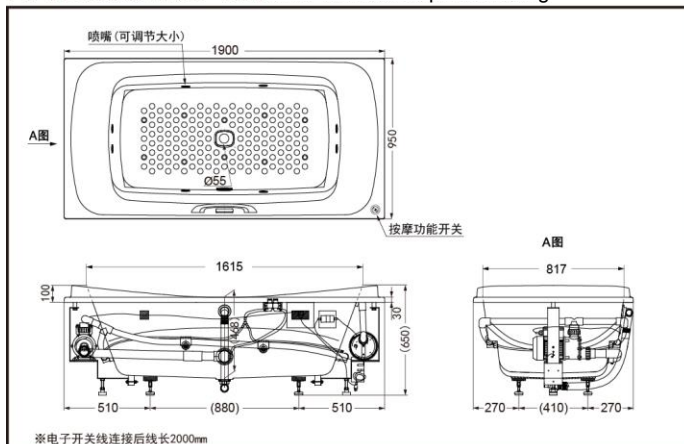

PPYD1930ZLHPWN Bubble & Whirlpool Massage Pearl Bathtub (w/o skirts)

*TOTO公司保留对其产品规格和尺寸更改的权利。届时，恕不另行通知。

PPYD1930ZRPWN

PPYD1930ZRHWPWN Bubble & Whirlpool Massage Pearl Bathtub (w/o skirts)

*TOTO公司保留对其产品规格和尺寸更改的权利。届时，恕不另行通知。

*TOTO(CHINA) CO.,LTD. All rights reserved.

SPECIFICS

Size: 1900*950*650mm

Full capacity: 277L

Spouts quantity:

10(bottom)+8 (side)