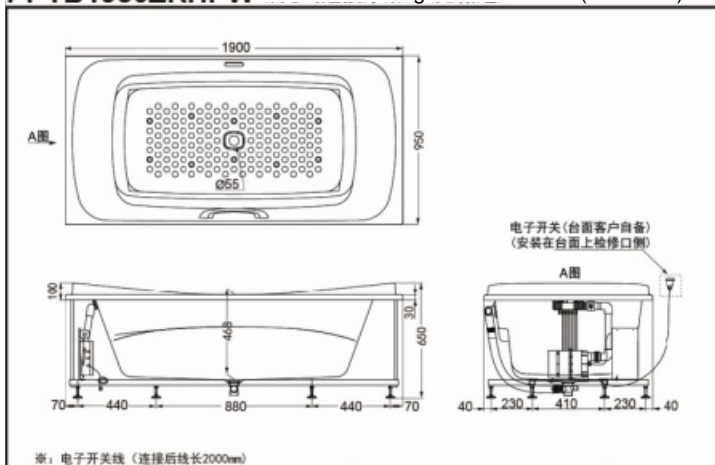

PPYB1930ZL/RPW(bubble)(w/o handles)
PPYB1930ZL/RHPW(bubble)(w/ handles)

color #P(pearl white)

FEATURES

- Your unique choice with a simple and fashion design.
- New design steps and pillows create more bathing enjoyment.
- Bubble massage brings you new bathing experience.

PPYB1930ZLPW

PPYB1930ZLHPW Bubble Massage Pearl Bathtub (w/o skirts)

PPYB1930ZRPW

PPYB1930ZRHPW Bubble Massage Pearl Bathtub (w/o skirts)

SPECIFICS

Size: 1900*950*650mm

Full capacity: 277L

Spouts quantity: 10