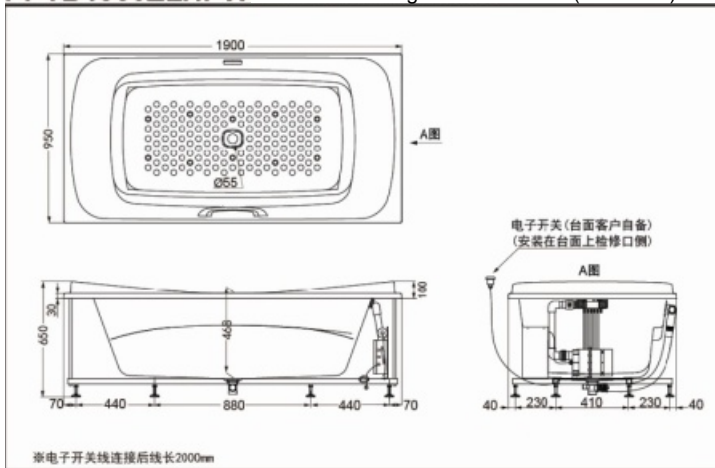

PPYB1930ZL/RPW(bubble)(w/o handles)
PPYB1930ZL/RHPW(bubble)(w/ handles)

color #P(pearl white)

FEATURES

- Your unique choice with a simple and fashion design.
- New design steps and pillows create more bathing enjoyment.
- Bubble massage brings you new bathing experience.

PPYB1930ZLPW

PPYB1930ZLHPW Bubble Massage Pearl Bathtub (w/o skirts)

PPYB1930ZRPW

PPYB1930ZRHPW Bubble Massage Pearl Bathtub (w/o skirts)

SPECIFICS

Size: 1900*950*650mm

Full capacity: 277L

Spouts quantity: 10