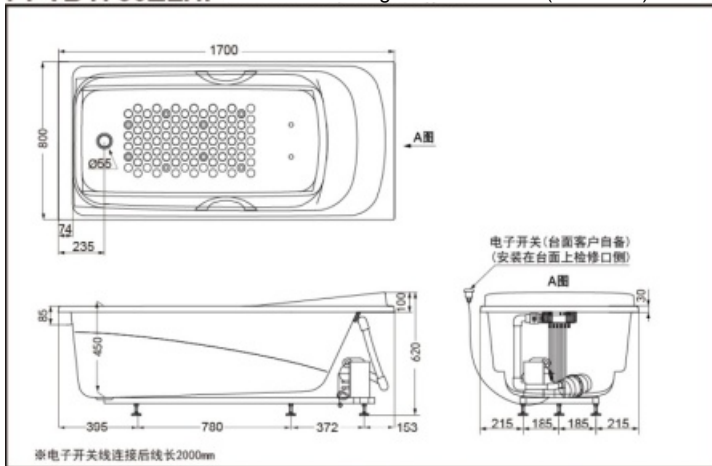

PPYB1760ZLP

PPYB1760ZLHP Bubble Massage Pearl Bathtub (w/o skirts)

PPYB1760ZRP

PPYB1760ZRHP Bubble Massage Pearl Bathtub (w/o skirts)