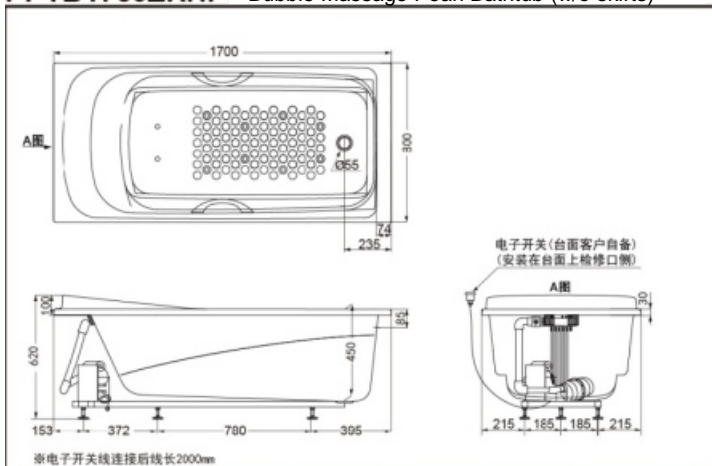

FEATURES

- Your unique choice with a simple and fashion design.
- New design steps and pillows create more bathing enjoyment.
- Bubble massage brings you new bathing experience.

SPECIFICS

Size: 1700*800*620mm
Full capacity: 256L
Spouts quantity: 10

OTHERS

Drainage fittings need another order.
Recommend fittings:
drainage fittings
DB503R-2/DB601R-2