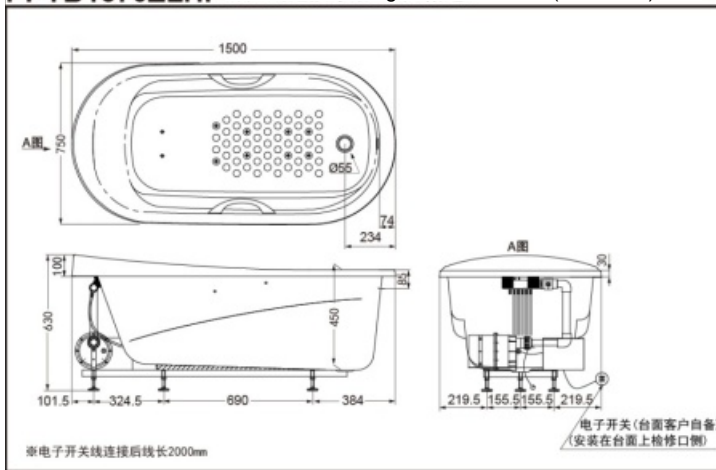

PPYB1570ZL/RP(bubble)(w/o handles)
PPYB1570ZL/RHP(bubble)(w/ handle)

color #P(pearl white)

PPYB1570ZLP
PPYB1570ZLHP Bubble Massage Pearl Bathtub (w/o skirts)

PPYB1570ZRP
PPYB1570ZRHP Bubble Massage Pearl Bathtub (w/o skirts)

FEATURES

- Your unique choice with a simple and fashion design.
- New design steps and pillows create more bathing enjoyment.
- Bubble massage brings you new bathing experience.

SPECIFICS

Size: 1500*750*630mm
Full capacity: 195L
Spouts quantity: 10