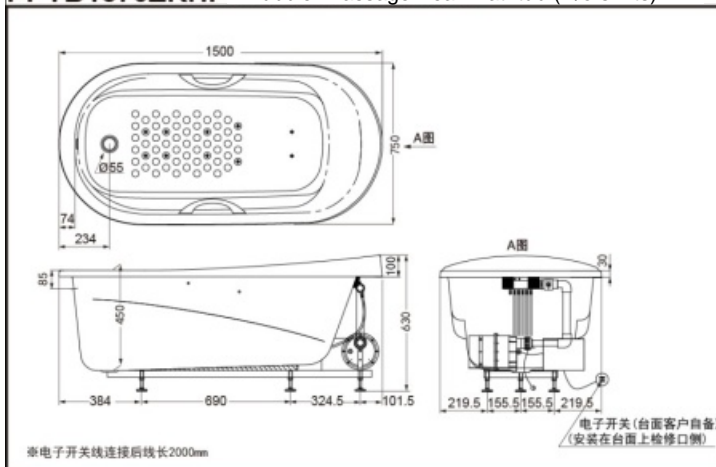

PPYB1570ZL/RP(bubble)(w/o handles)
PPYB1570ZL/RHP(bubble)(w/ handle)

color #P(pearl white)

PPYB1570ZLP
PPYB1570ZLHP Bubble Massage Pearl Bathtub (w/o skirts)

PPYB1570ZRP
PPYB1570ZRHP Bubble Massage Pearl Bathtub (w/o skirts)

FEATURES

- Your unique choice with a simple and fashion design.
- New design steps and pillows create more bathing enjoyment.
- Bubble massage brings you new bathing experience.

SPECIFICS

Size: 1500*750*630mm
Full capacity: 195L
Spouts quantity: 10