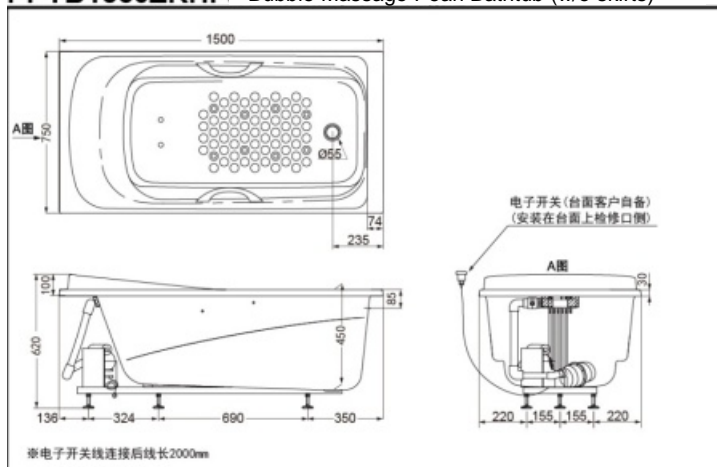

### SPECIFICS

Size: 1500\*750\*620mm  
Full capacity: 204L  
Spouts quantity: 10