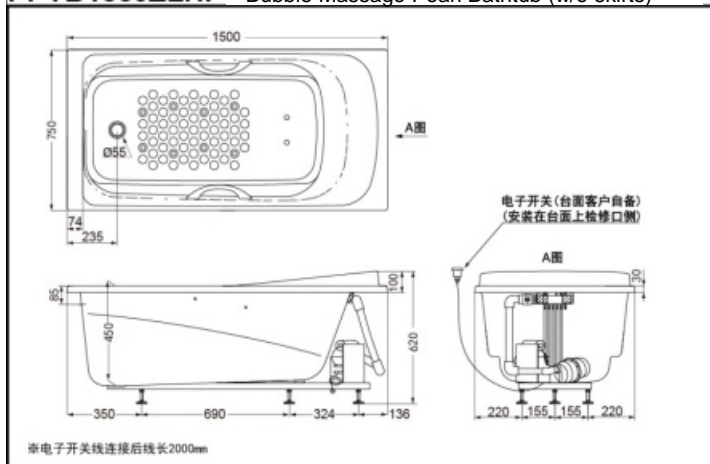

FEATURES

- Your unique choice with a simple and fashion design.
- New design steps and pillows create more bathing enjoyment.
- Bubble massage brings you new bathing experience.

PPYB1560ZLP

PPYB1560ZLHP Bubble Massage Pearl Bathtub (w/o skirts)