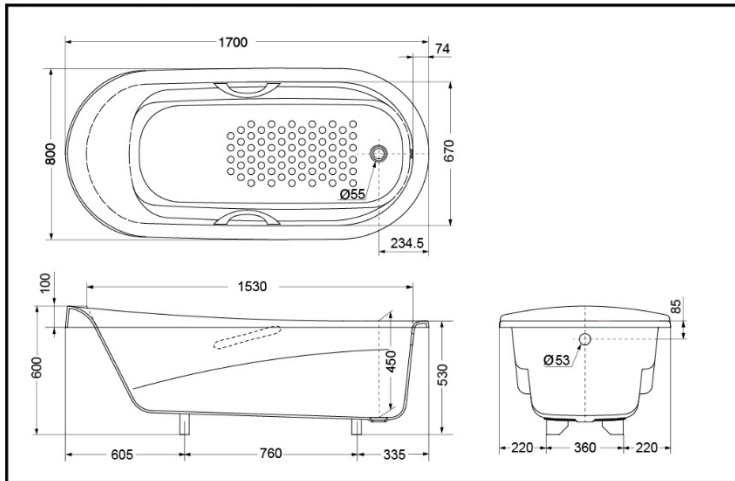

PPY1770P(w/o handle)
PPY1770HP (with handle)

COLOR
#P(pearl white)

FEATURES

- Simple, fashion design.
- New-design step and pillow make a more comfortable bathing experience.
- Handle can be chosen by yourself.

PPY1770P
PPY1770HP Pearl Bathub

*TOTO(CHINA) CO.,LTD. All rights reserved.

SPECIFICS

Size: 1700*800*600mm
Volume: 236L

OTHERS

No drainage fittings.
Recommend fittings:
drainage fitting DB505R-2