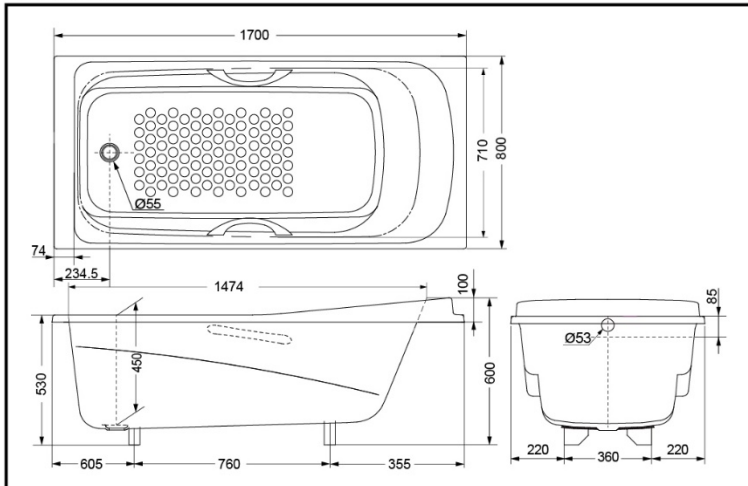

PPY1760P(w/o handle)
PPY1760HP (with handle)

COLOR
#P(pearl white)

FEATURES

- Simple, fashion design.
- New-design step and pillow make a more comfortable bathing experience.
- Handle can be chosen by yourself.

PPY1760P
PPY1760HP Pearl Bathtub

* TOTO公司保留对其产品规格和尺寸更改的权利。届时，恕不另行通知。

*TOTO(CHINA) CO.,LTD. All rights reserved.

SPECIFICS

Size: 1700*800*600mm
Volume: 256L

OTHERS

No drainage fittings.
Recommend fittings:
drainage fittings DB505R-2