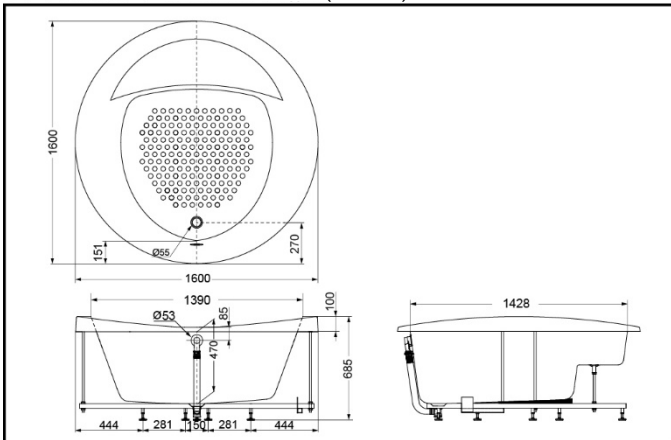

PPY1630PT

color #P(pearl white)

FEATURES

- Fashion design gives you a strong impression of contemporary beauty.
- Good inner structure design with wide and comfortable room meets your hope of whole family sharing bathing experience.

PPY1630PT Pearl Bath tub (no skirt)

*TOTO公司保留对其产品规格和尺寸更改的权利。届时，恕不另行通知。
*TOTO(CHINA) CO.,LTD. All rights reserved.

SPECIFICS

Size: 1600*1600*685mm
Volume: 258L