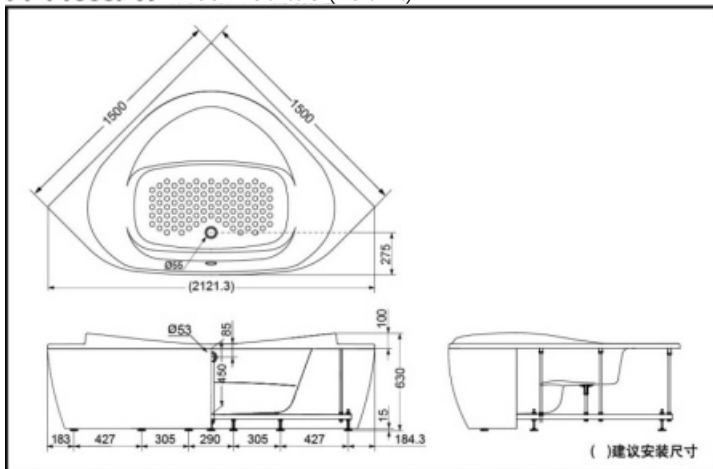

**PPY1583PW** Pearl Bathtub (no skirt)

\*TOTO(CHINA) CO.,LTD. All rights reserved.

### SPECIFICS

Size: 1500\*1500\*630mm

Volume: 168L