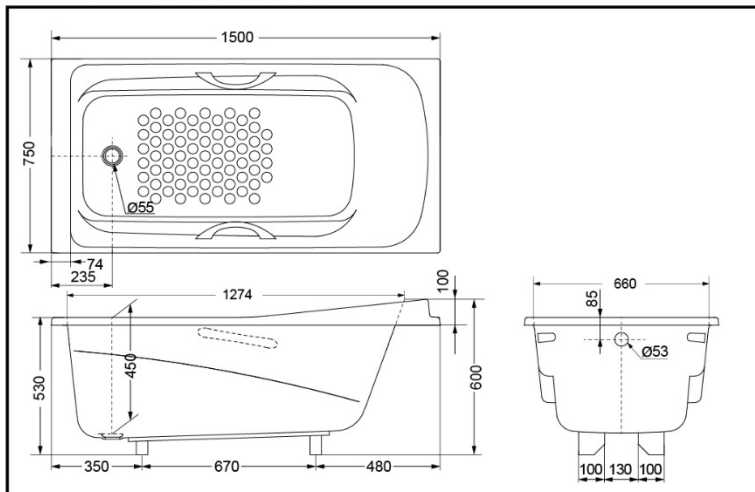

PPY1560P(w/o handle)
PPY1560HP (with handle)

COLOR
#P(pearl white)

FEATURES

- Simple, fashion design.
- New-design step and pillow make a more comfortable bathing experience.
- Handle can be chosen by yourself.

PPY1560P
PPY1560HP Pearl Bath tub

*TOTO公司保留对其产品规格和尺寸更改的权利。届时，恕不另行通知。

*TOTO(CHINA) CO.,LTD. All rights reserved.

SPECIFICS

Size: 1500*750*600mm

Volume: 204L

OTHERS

No drainage fittings.
Recommend fittings:
drainage fitting DB505R-2