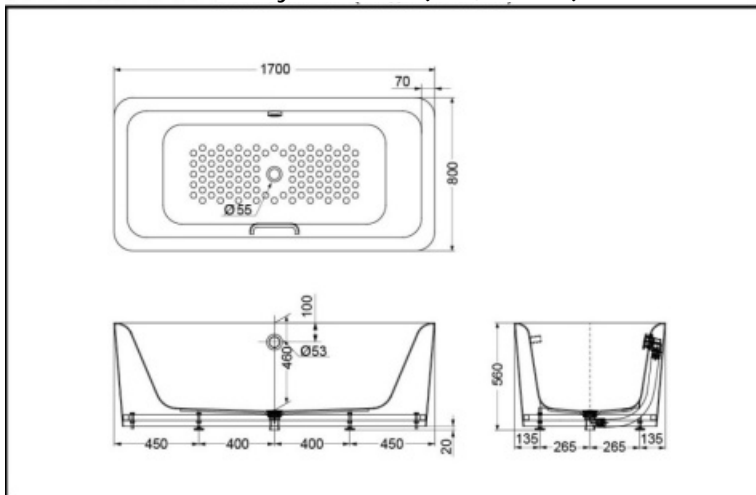

PAY1796HPW (w/ handles)

FEATURES

- Vivid contemporary simple design.
- Smaller radius fillets create more clear profile.
- New skirts are rimless connected to the bathtub.
- Brand new design vivid streamline handle.

PAY1796HPW Acrylic Bathtub (skirt, Rimless)

*TOTO(CHINA) CO.,LTD. All rights reserved.

SPECIFICS

Size: 1700*800*560mm

Volume: 256L