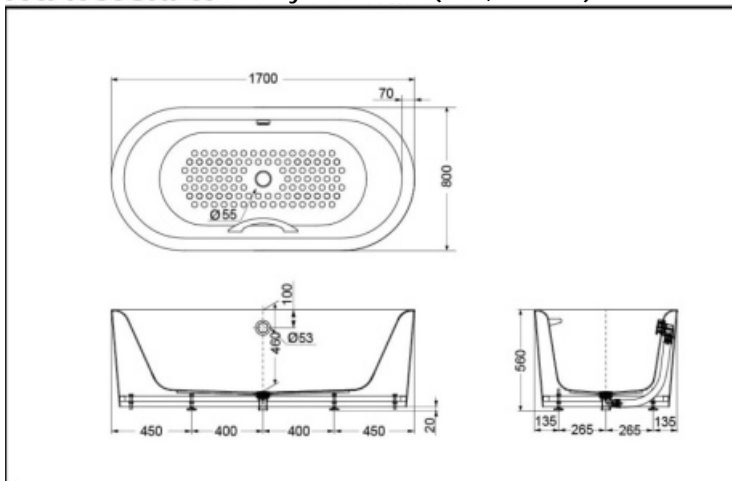

PAY1786CHPW (w/ handles)

FEATURES

- Vivid contemporary simple design.
- Smaller radius fillets create more clear profile.
- New skirts are rimless connected to the bathtub.
- Brand new design vivid streamline handle.

PAY1786CHPW Acrylic Bathtub (skirt, Rimless)

*TOTO(CHINA) CO.,LTD. All rights reserved.

SPECIFICS

Size: 1700*800*560mm

Volume: 209L