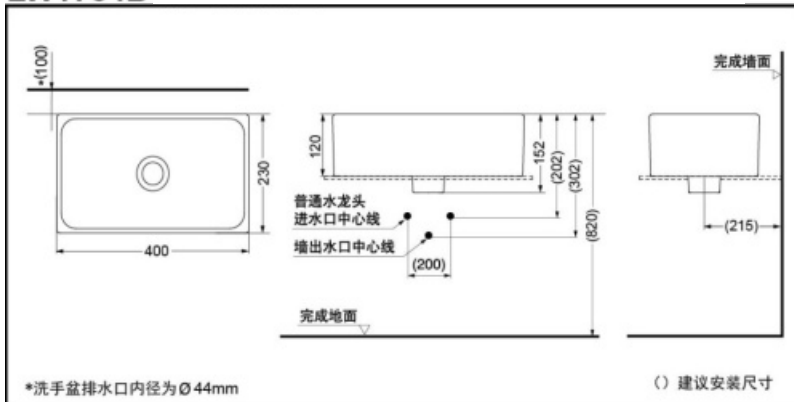

LW1734B

Cefiontect

FEATURES

- Unique fashion asymmetric no-overflow design.
- Thin appearance with deep-buried design creates a no-splashing basin.
- Cefiontect technology applied, super smooth surface beyond the nanoscale leaves no space for dirt to stay.

LW1734B Console Basin for Hands

*TOTO(CHINA) CO.,LTD. All rights reserved.

FEATURES

Size: 400*230*120mm

OTHERS

w/ Drainage Fittings
 Recommend fittings:
 Contemporary faucet
 DL104-1