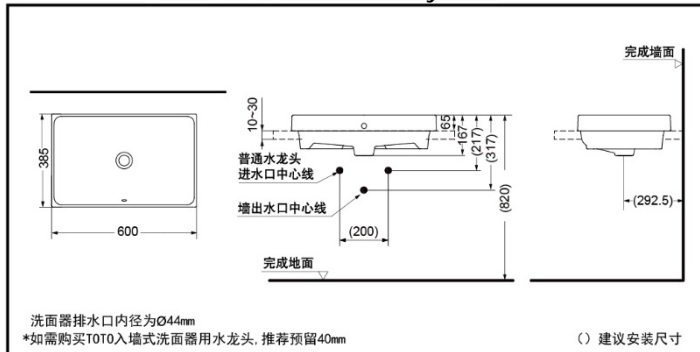

TOTO

Vessel Lavatory

LW1716B

LW1716B

Cefiontect

FEATURES

- Simple and elegant square geometry appearance creates a simple, stylish bathroom space.
- Big size fashion appearance creates a top grade sanitary environment.
- Thinner exquisite edge creates a bigger volume.
- Thin appearance with deep-buried design creates a no-splashing basin.
- Cefiontect technology applied, super smooth surface beyond the nanoscale leaves no space for dirt to stay.

LW1716B Under Counter Lavatory

*TOTO公司保留对其产品规格和尺寸更改的权利。届时, 恕不另行通知。

*TOTO(CHINA) CO.,LTD. All rights reserved.

SPECIFICS

Size: 600*385*167mm

Actual Capacity: 8.7L

OTHERS

Recommend Fittings: